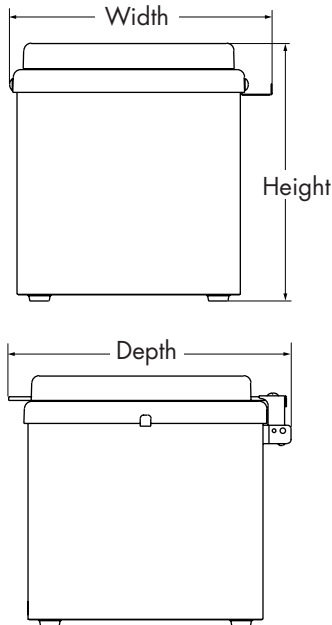

Accessories

Pans, up to 6" (15.2 cm) deep, can be mixed and matched. Both IRS-3 models accept (3) 1/6-size or (1) 1/6-size & (3) 1/9-size pans. Both IRS-2 models accept (2) 1/6-size or (3) 1/9-size pans. IRS-1 accepts (1) 1/6-size pan.

- 1/6-size, 6" (15.2 cm) deep pan 90089
- 1/6-size, 4" (10.2 cm) deep pan 90088
- 1/9-size, 4" (10.2 cm) deep pan 90106

Warranty

Server Products equipment is backed by a two-year limited warranty against defects in materials and workmanship. For a copy of our complete warranty statement, see our web site or contact us.

Specifications on reverse side

COLD FOOD HOLDERS INSULATED RELISH SERVERS

Models IRS-1
IRS-2, IRS-2DI
IRS-3, IRS-3DI

Insulated Relish Server IRS-1 67860

Specifications

Construction	Stainless steel with a brushed (#4) finish. Acrylic hinged lid.					
Pan Capacity (not included)	1/6-size, 6" (15.2 cm) deep: 2.7 qt (2.6 L)					
Models	IRS-1 67860	IRS-2 67770	IRS-2DI 67780	IRS-3 67080	IRS-3DI 67160	
Height	in	8 ⁵ / ₈	9 ⁹ / ₁₆	1 ⁷ / ₈	9 ⁹ / ₁₆	1 ⁷ / ₈
	cm	21.9	24.3	4.8	24.3	4.8
Width	in	8 ³ / ₁₆	13 ⁵ / ₈	14 ⁵ / ₈	20	21
	cm	22.4	34.6	37.1	50.8	53.3
Depth	in	9 ³ / ₄	8 ¹¹ / ₁₆	8 ¹¹ / ₁₆	8 ¹¹ / ₁₆	8 ¹¹ / ₁₆
	cm	24.8	22.1	22.1	22.1	22.1
Weight	lb	5	10	10	12	12
	kg	2.7	4.5	4.5	5.4	5.4
		Height with lid open:				
IRS-1		15 ⁷ / ₈ " (40.3 cm)				
IRS-2/IRS-2DI		16 ³ / ₈ " (41.6 cm) / 8 ⁵ / ₈ " (21.9 cm)				
IRS-3/IRS-3DI		16 ³ / ₈ " (41.6 cm) / 8 ⁵ / ₈ " (21.9 cm)				