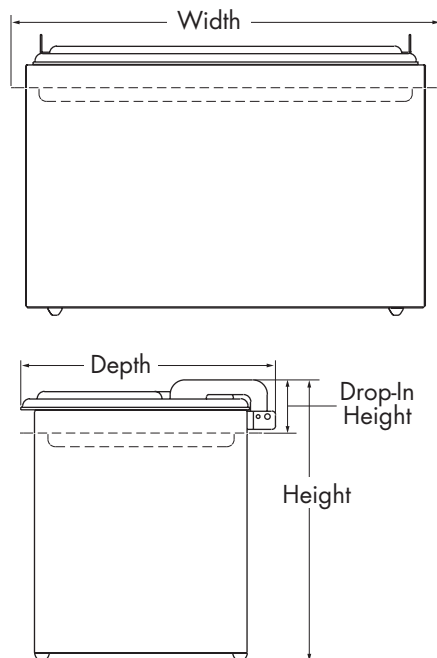

Countertop & Drop-In 2 & 3 Pan

FOB Richfield, Wisconsin 53076

CAD Library

Individual CAD images can be downloaded from product pages on our web site. We are also a member of The KCL CADalog with more than 100 other manufacturers. Our complete collection of CAD files can be purchased through Kochman Consultants, Ltd. at kclcad.com.