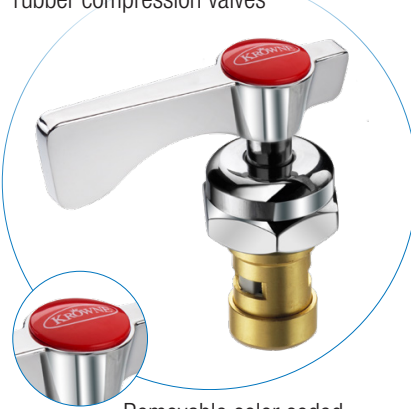

14-8 Faucets

ROYAL SERIES PLUMBING

Offset Flanges

Eccentric fittings allow alignment adjustments for quick installation

1/4 Turn Ceramic Cartridge Valves

High performance, long lasting ceramic cartridge valves last longer than traditional rubber compression valves

Removable color coded cap to protect screw from oxidation

Durable Full Range Swing Spout

New elevated design maximizes sink work space

Aerator

1.8 GPM water-saving aerator

Double O-Ring Construction

Includes reinforced shoulder for added strength

Mounting Kit Included

For ease of installation

Chrome Plated Brass Body

High polish nickel chromium finish allows for easy cleanability and added durability