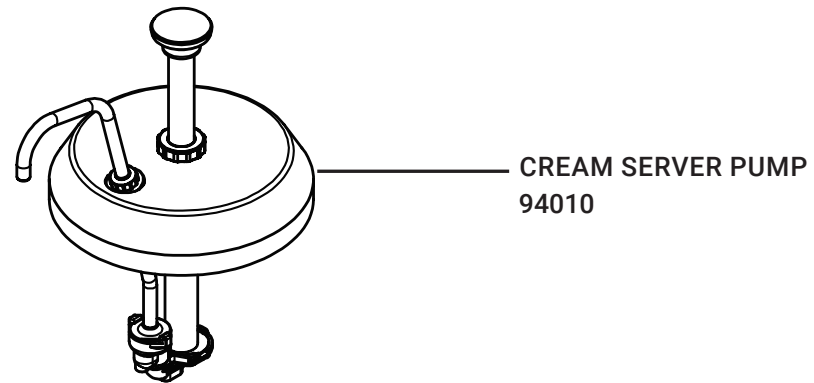

SERVER

• E S S E N T I A L S •

262.628.5600 | 800.558.8722
spsales@server-products.com

94000

Cream Server

Complete View for Reference

CREAM SERVER PUMP
94010

JAR
94009

UNIVERSAL ICE PACK
100515

BASE ONLY FOR CREAM SERVER
94030-P

RUBBER FEET (4)
81058