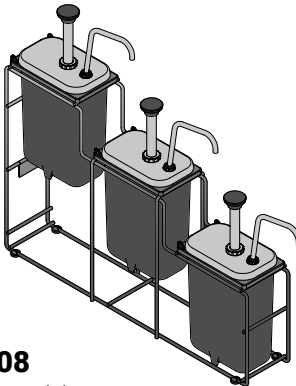

Includes (3) each combos
of 1/9-jars, lids & spoons

1/9 SIZE LID	87253
1/9 SIZE JAR, 3.5" DEEP, BLACK	87202
SPOON, 1/2 OZ	85156

87907

Includes (3) each
jars & fountain pumps

FOUNTAIN PUMP, FP-V	82120
FOUNTAIN JAR, BLACK	83149

87909

3 tier rack only
holds jars & pumps (not included)

87908

Includes (3) each
jars & condiment pumps

CONDIMENT PUMP CP-F	83330
FOUNTAIN JAR, BLACK	83149

WIRESWISE® ORGANIZERS

88662
Chip rack

88652
Holds (3) round bottles
up to 1 liter each

88654
Holds (3) 1 gallon jugs,
round or square

88656
Holds (3) 64 oz square jugs

WIRESWISE™ LINK KIT

Clip two organizers together to form one.

Order 4 pk kit 88716

NEED HELP?

Server Products Inc.
3601 Pleasant Hill Road
Richfield, WI 53076 USA