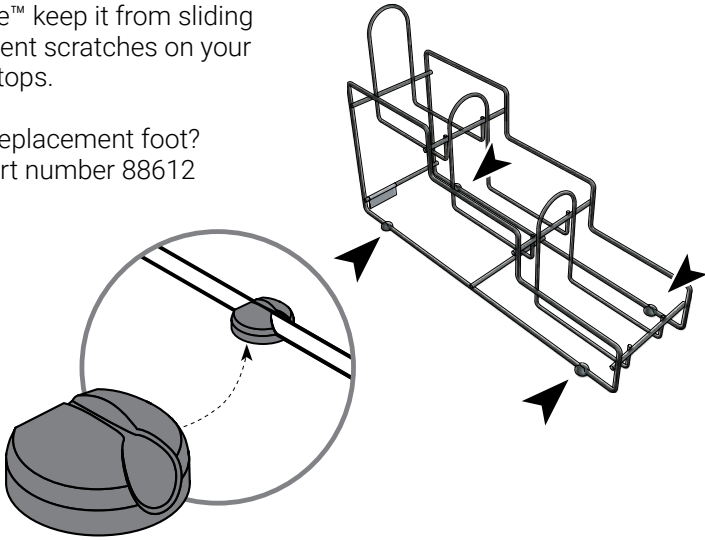

BEFORE USE...

Make sure the four RUBBER FEET are in place on the bottom of the wire rack.

The non-skid feet on your WireWise™ keep it from sliding and prevent scratches on your counter tops.

Need a replacement foot?
Order part number 88612

CLEANING

CLEAN with dishwashing detergent and hot water.

RINSE fully with clear water.

SANITIZE all parts according to local sanitization requirements. All parts in contact with food must be sanitized.

AIR DRY all parts fully.