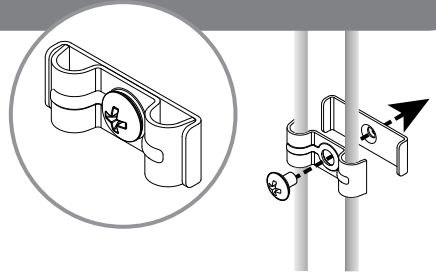

88654
Holds (3) 1 gallon jugs,
round or square

88656
Holds (3) 64 oz square jugs

WIRESWISE™ LINK KIT

Clip two organizers together to form one.

Order 4 pk kit 88716

NEED HELP?

Server Products Inc.
3601 Pleasant Hill Road
Richfield, WI 53076 USA