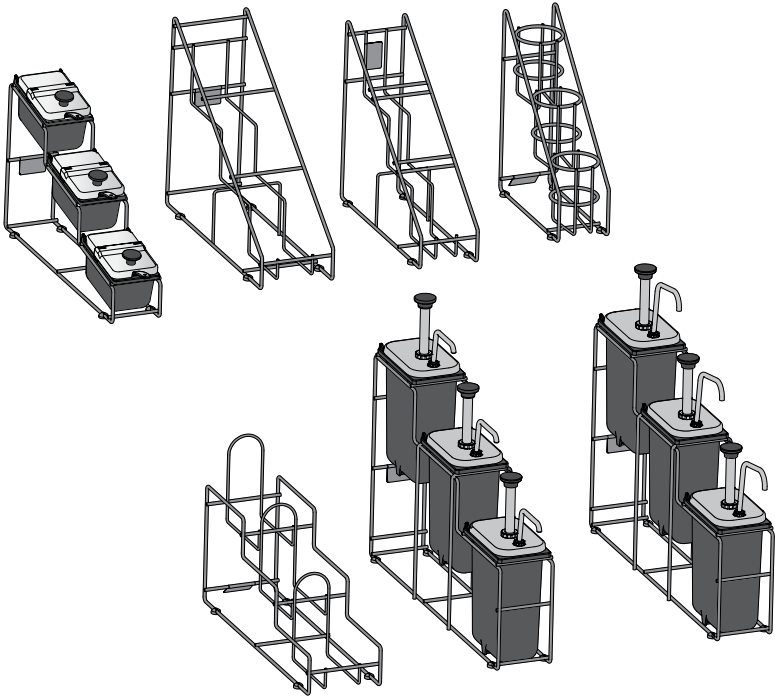

SERVER

• E S S E N T I A L S •

WIRESWISE® ORGANIZERS

MODEL:
WW

Thank You

for purchasing from our WireWise® line of space saving tiered racking. The lightweight yet durable wire-frame allows you to hold more product in a small footprint for an operationally efficient use of space.

SMALL FOOTPRINT. SAVE SPACE.

BEFORE USE...

Make sure the four RUBBER FEET are in place on the bottom of the wire rack.

The non-skid feet on your WireWise™ keep it from sliding and prevent scratches on your counter tops.