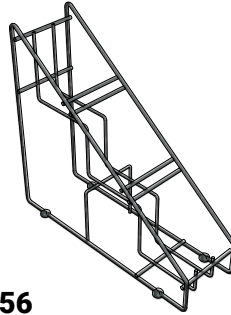

Includes (3) each combos
of 1/9-jars, lids & spoons

1/9 SIZE LID	87253
1/9 SIZE JAR, 3.5" DEEP, BLACK	87202
SPOON, 1/2 OZ	85156

87907

Includes (3) each
jars & fountain pumps

FOUNTAIN PUMP, FP-V	82120
FOUNTAIN JAR, BLACK	83149

87909

3 tier rack only
holds jars & pumps (not included)

87908

Includes (3) each
jars & condiment pumps

CONDIMENT PUMP CP-F	83330
FOUNTAIN JAR, BLACK	83149

WIRESWISE® ORGANIZERS

88662
Chip rack

88652
Holds (3) round bottles
up to 1 liter each

88654
Holds (3) 1 gallon jugs,
round or square

88656
Holds (3) 64 oz square jugs

WIRESWISE™ LINK KIT

Clip two organizers together to form one.

Order 4 pk kit 88716

NEED HELP?

Server Products Inc.
3601 Pleasant Hill Road
Richfield, WI 53076 USA