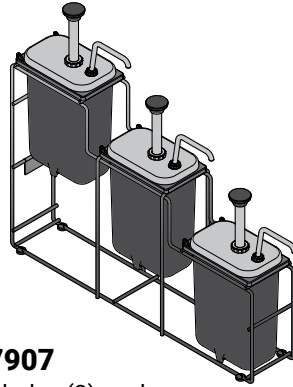

Includes (3) each combos
of 1/9-jars, lids & spoons

1/9 SIZE LID	87253
1/9 SIZE JAR, 3.5" DEEP, BLACK	87202
SPOON, 1/2 OZ	85156

87907

Includes (3) each
jars & fountain pumps

FOUNTAIN PUMP, FP-V	82120
FOUNTAIN JAR, BLACK	83149