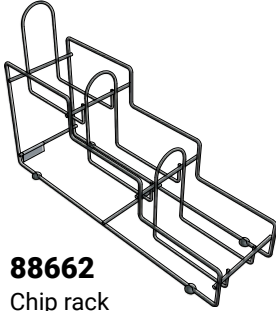

Includes (3) each combos
of 1/9-jars, lids & spoons

1/9 SIZE LID	87253
1/9 SIZE JAR, 3.5" DEEP, BLACK	87202
SPOON, 1/2 OZ	85156

87907

Includes (3) each
jars & fountain pumps

FOUNTAIN PUMP, FP-V	82120
FOUNTAIN JAR, BLACK	83149

87909

3 tier rack only
holds jars & pumps (not included)

87908

Includes (3) each
jars & condiment pumps

CONDIMENT PUMP CP-F	83330
FOUNTAIN JAR, BLACK	83149

WIRESWISE® ORGANIZERS

88662
Chip rack

88652
Holds (3) round bottles
up to 1 liter each

88654
Holds (3) 1 gallon jugs,
round or square

88656
Holds (3) 64 oz square jugs

WIRESWISE™ LINK KIT

Clip two organizers together to form one.

Order 4 pk kit 88716

NEED HELP?

Server Products Inc.
3601 Pleasant Hill Road
Richfield, WI 53076 USA