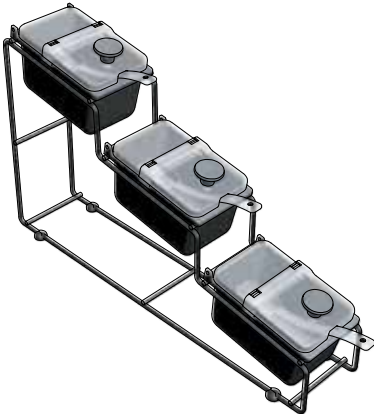

WIRESWIS® ORGANIZERS

88711

Includes (3) each combos
of 1/9-jars, lids & spoons

1/9 SIZE LID	87253
1/9 SIZE JAR, 3.5" DEEP, BLACK	87202
SPOON, 1/2 OZ	85156