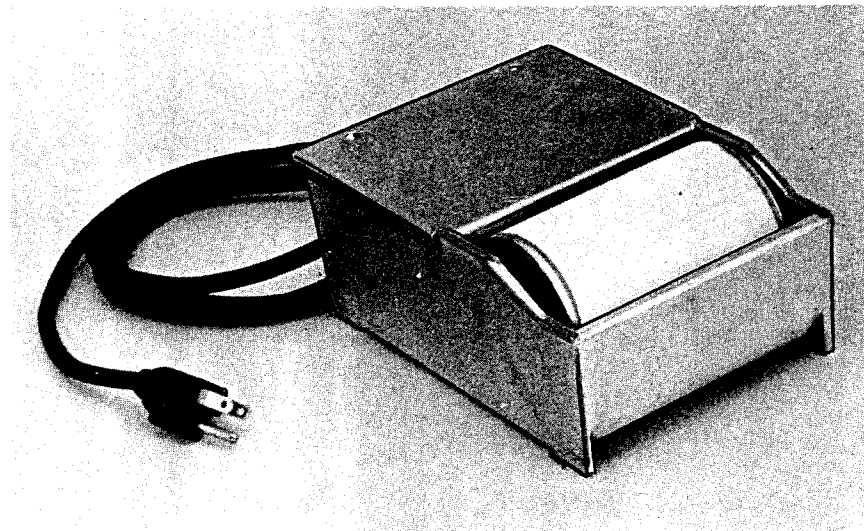

C  
O  
N  
N  
O  
L  
L  
Y

Roll-A-Grill

**BUTTER SPREADER  
MODEL NO.  
RS-1**

*End Butter  
Brush Waste*

- **Greater Capacity** - Holds over a pound of butter!
- **Sturdy** - One piece casting of aluminum.
- **Handsome** - Greater customer appeal. Throw away that brush or greasy knife.
- **Faster** - More economical too!
- **Heated** - Just slip in the cartridge type heating element and plug in (110 volt). No thermostat needed. Gives steady low heat to keep spread melted at the right temperature.

Model No.	Dimensions			Watts	Volts	Cap-acity	Wire Cord	Ship Wt.(lb)
	L	D	H					
RS-1	5.5"	8"	3.5"	24	115	1 lb.	6"	3

\* 3 wire polarized plug

**For more information contact Connolly Roll-A-Grill Corp.**

12 First Street, Pelham, NY 10803