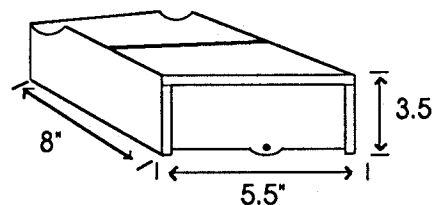

C  
O  
N  
N  
O  
L  
L  
Y

Roll-A-Grill

**BUTTER SPREADER  
MODEL NO.  
RS-1**

*End Butter  
Brush Waste*

- **Greater Capacity** - Holds over a pound of butter!
- **Sturdy** - One piece casting of aluminum.
- **Handsome** - Greater customer appeal. Throw away that brush or greasy knife.
- **Faster** - More economical too!
- **Heated** - Just slip in the cartridge type heating element and plug in (110 volt). No thermostat needed. Gives steady low heat to keep spread melted at the right temperature.

Model No.	Dimensions			Watts	Volts	Cap-acity	Wire Cord	Ship Wt.(lb)
	L	D	H					
RS-1	5.5"	8"	3.5"	24	115	1 lb.	6"	3

\* 3 wire polarized plug

**For more information contact Connolly Roll-A-Grill Corp.**

12 First Street, Pelham, NY 10803