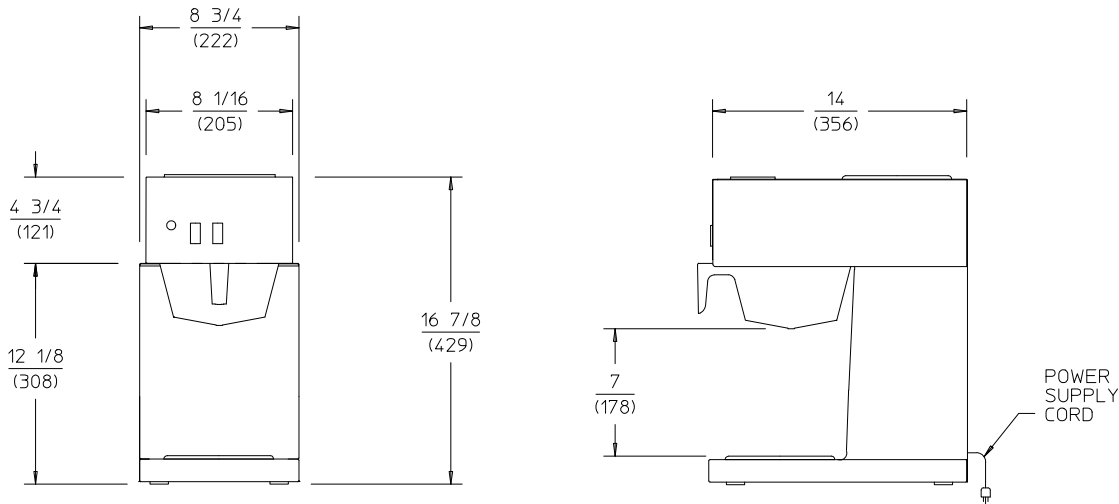

Accessories

Bloomfield offers a full line of coffee warmers, grinders and glass decanters.

BLOOMFIELD

MODELS
8542, 8543

DIMENSIONS: INCH
(MM)

SPECIFICATIONS:

MODELS	WATTS	VOLTS	AMPS	PHASE	POWER SUPPLY CORD
8542	1600	120	13.3	SINGLE	NEMA 5-15P
🇨🇦 8542CA	1400	120	11.7	SINGLE	NEMA 5-15P
8543	1700	120	14.2	SINGLE	NEMA 5-15P
🌐 8543AU	2000	240	8.3	SINGLE	SUPPLIED
🇨🇦 8543CA	1500	120	12.5	SINGLE	NEMA 5-15P
🇪🇺 8543EU, UK	2000	220-240	8.7	SINGLE	SUPPLIED
🌐 8543PI, KO	1700	220	7.7	SINGLE	SUPPLIED