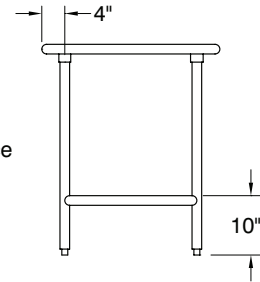

Gussets welded to support hat channels.

MATERIAL:

TOP: 16 gauge stainless steel type "304" series.

LEGS: 1 5/8" diameter tubular Stainless steel.
Stainless steel gussets. 1" adjustable stainless steel bullet feet.

L	Model #		WT.	Cu. Ft.	Model #		WT.	Cu. Ft.
	FLAT TOP	1 1/2" SPLASH			5" SPLASH			
24" WIDE	24"	TMSLAG-242-X	TFMSLAG-242-X	36 lbs.	4	TKMSLAG-242-X	41 lbs.	6
	30"	TMSLAG-240-X	TFMSLAG-240-X	42 lbs.	4	TKMSLAG-240-X	47 lbs.	6
	36"	TMSLAG-243-X	TFMSLAG-243-X	47 lbs.	4	TKMSLAG-243-X	52 lbs.	6
	48"	TMSLAG-244-X	TFMSLAG-244-X	56 lbs.	6	TKMSLAG-244-X	62 lbs.	8
	60"	TMSLAG-245-X	TFMSLAG-245-X	64 lbs.	7	TKMSLAG-245-X	73 lbs.	10
	72"	TMSLAG-246-X	TFMSLAG-246-X	77 lbs.	8	TKMSLAG-246-X	84 lbs.	12
	84"	TMSLAG-247-X	TFMSLAG-247-X	86 lbs.	10	TKMSLAG-247-X	95 lbs.	14
	96"	TMSLAG-248-X*	TFMSLAG-248-X*	102 lbs.	11	TKMSLAG-248-X*	112 lbs.	16
30" WIDE	24"	TMSLAG-302-X	TFMSLAG-302-X	43 lbs.	5	TKMSLAG-302-X	47 lbs.	8
	30"	TMSLAG-300-X	TFMSLAG-300-X	53 lbs.	5	TKMSLAG-300-X	55 lbs.	8
	36"	TMSLAG-303-X	TFMSLAG-303-X	57 lbs.	5	TKMSLAG-303-X	62 lbs.	8
	48"	TMSLAG-304-X	TFMSLAG-304-X	69 lbs.	7	TKMSLAG-304-X	75 lbs.	10
	60"	TMSLAG-305-X	TFMSLAG-305-X	82 lbs.	8	TKMSLAG-305-X	89 lbs.	13
	72"	TMSLAG-306-X	TFMSLAG-306-X	94 lbs.	10	TKMSLAG-306-X	101 lbs.	15
	84"	TMSLAG-307-X	TFMSLAG-307-X	107 lbs.	12	TKMSLAG-307-X	115 lbs.	18
	96"	TMSLAG-308-X*	TFMSLAG-308-X*	126 lbs.	13	TKMSLAG-308-X*	136 lbs.	20

*All 8 ft. Tables Provided With 6 Legs

DETAILS and SPECIFICATIONS

TOL \pm .500"

ALL DIMENSIONS ARE TYPICAL

TMSLAG SERIES - Flat Top

TFMSLAG SERIES - 1 1/2" Backsplash

TKMSLAG SERIES - 5" Backsplash