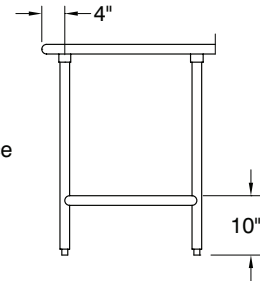

Gussets welded to support hat channels.

MATERIAL:

TOP: 16 gauge stainless steel type "304" series.

LEGS: 1 5/8" diameter tubular Stainless steel.
Stainless steel gussets. 1" adjustable stainless steel bullet feet.

L	Model #		WT.	Cu. Ft.	Model #		WT.	Cu. Ft.
	FLAT TOP	1 1/2" SPLASH			5" SPLASH			
24" WIDE	24"	TMSLAG-242-X	TFMSLAG-242-X	36 lbs.	4	TKMSLAG-242-X	41 lbs.	6
	30"	TMSLAG-240-X	TFMSLAG-240-X	42 lbs.	4	TKMSLAG-240-X	47 lbs.	6
	36"	TMSLAG-243-X	TFMSLAG-243-X	47 lbs.	4	TKMSLAG-243-X	52 lbs.	6
	48"	TMSLAG-244-X	TFMSLAG-244-X	56 lbs.	6	TKMSLAG-244-X	62 lbs.	8
	60"	TMSLAG-245-X	TFMSLAG-245-X	64 lbs.	7	TKMSLAG-245-X	73 lbs.	10
	72"	TMSLAG-246-X	TFMSLAG-246-X	77 lbs.	8	TKMSLAG-246-X	84 lbs.	12
	84"	TMSLAG-247-X	TFMSLAG-247-X	86 lbs.	10	TKMSLAG-247-X	95 lbs.	14
	96"	TMSLAG-248-X*	TFMSLAG-248-X*	102 lbs.	11	TKMSLAG-248-X*	112 lbs.	16
30" WIDE	24"	TMSLAG-302-X	TFMSLAG-302-X	43 lbs.	5	TKMSLAG-302-X	47 lbs.	8
	30"	TMSLAG-300-X	TFMSLAG-300-X	53 lbs.	5	TKMSLAG-300-X	55 lbs.	8
	36"	TMSLAG-303-X	TFMSLAG-303-X	57 lbs.	5	TKMSLAG-303-X	62 lbs.	8
	48"	TMSLAG-304-X	TFMSLAG-304-X	69 lbs.	7	TKMSLAG-304-X	75 lbs.	10
	60"	TMSLAG-305-X	TFMSLAG-305-X	82 lbs.	8	TKMSLAG-305-X	89 lbs.	13
	72"	TMSLAG-306-X	TFMSLAG-306-X	94 lbs.	10	TKMSLAG-306-X	101 lbs.	15
	84"	TMSLAG-307-X	TFMSLAG-307-X	107 lbs.	12	TKMSLAG-307-X	115 lbs.	18
	96"	TMSLAG-308-X*	TFMSLAG-308-X*	126 lbs.	13	TKMSLAG-308-X*	136 lbs.	20

*All 8 ft. Tables Provided With 6 Legs

DETAILS and SPECIFICATIONS

TOL \pm .500"

ALL DIMENSIONS ARE TYPICAL

TMSLAG SERIES - Flat Top

TFMSLAG SERIES - 1 1/2" Backsplash

TKMSLAG SERIES - 5" Backsplash