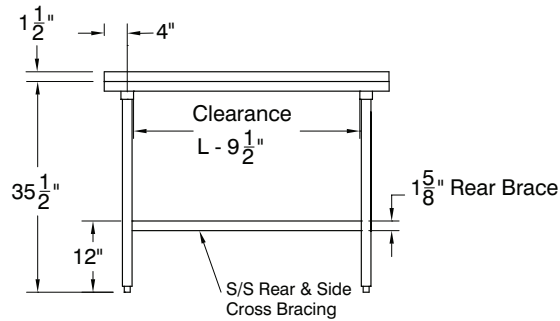

Gussets welded to support hat channels.

MATERIAL:

TOP: 16 gauge stainless steel type "304" series.

LEGS: 1 5/8" diameter tubular Stainless steel.
Stainless steel gussets. 1" adjustable stainless steel bullet feet.

L	Model #		WT.	Cu. Ft.	Model #		WT.	Cu. Ft.
	FLAT TOP	1 1/2" SPLASH			5" SPLASH			
24" WIDE	24"	TMSLAG-242-X	TFMSLAG-242-X	36 lbs.	4	TKMSLAG-242-X	41 lbs.	6
	30"	TMSLAG-240-X	TFMSLAG-240-X	42 lbs.	4	TKMSLAG-240-X	47 lbs.	6
	36"	TMSLAG-243-X	TFMSLAG-243-X	47 lbs.	4	TKMSLAG-243-X	52 lbs.	6
	48"	TMSLAG-244-X	TFMSLAG-244-X	56 lbs.	6	TKMSLAG-244-X	62 lbs.	8
	60"	TMSLAG-245-X	TFMSLAG-245-X	64 lbs.	7	TKMSLAG-245-X	73 lbs.	10
	72"	TMSLAG-246-X	TFMSLAG-246-X	77 lbs.	8	TKMSLAG-246-X	84 lbs.	12
	84"	TMSLAG-247-X	TFMSLAG-247-X	86 lbs.	10	TKMSLAG-247-X	95 lbs.	14
	96"	TMSLAG-248-X*	TFMSLAG-248-X*	102 lbs.	11	TKMSLAG-248-X*	112 lbs.	16
30" WIDE	24"	TMSLAG-302-X	TFMSLAG-302-X	43 lbs.	5	TKMSLAG-302-X	47 lbs.	8
	30"	TMSLAG-300-X	TFMSLAG-300-X	53 lbs.	5	TKMSLAG-300-X	55 lbs.	8
	36"	TMSLAG-303-X	TFMSLAG-303-X	57 lbs.	5	TKMSLAG-303-X	62 lbs.	8
	48"	TMSLAG-304-X	TFMSLAG-304-X	69 lbs.	7	TKMSLAG-304-X	75 lbs.	10
	60"	TMSLAG-305-X	TFMSLAG-305-X	82 lbs.	8	TKMSLAG-305-X	89 lbs.	13
	72"	TMSLAG-306-X	TFMSLAG-306-X	94 lbs.	10	TKMSLAG-306-X	101 lbs.	15
	84"	TMSLAG-307-X	TFMSLAG-307-X	107 lbs.	12	TKMSLAG-307-X	115 lbs.	18
	96"	TMSLAG-308-X*	TFMSLAG-308-X*	126 lbs.	13	TKMSLAG-308-X*	136 lbs.	20

*All 8 ft. Tables Provided With 6 Legs

DETAILS and SPECIFICATIONS

TOL \pm .500"

ALL DIMENSIONS ARE TYPICAL

TMSLAG SERIES - Flat Top

TFMSLAG SERIES - 1 1/2" Backsplash

TKMSLAG SERIES - 5" Backsplash