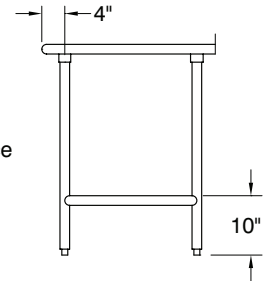

Gussets welded to support hat channels.

MATERIAL:

TOP: 16 gauge stainless steel type "304" series.

LEGS: 1 5/8" diameter tubular Stainless steel.
Stainless steel gussets. 1" adjustable stainless steel bullet feet.

L	Model #		WT.	Cu. Ft.	Model #		WT.	Cu. Ft.
	FLAT TOP	1 1/2" SPLASH			5" SPLASH			
24" WIDE	24"	TMSLAG-242-X	TFMSLAG-242-X	36 lbs.	4	TKMSLAG-242-X	41 lbs.	6
	30"	TMSLAG-240-X	TFMSLAG-240-X	42 lbs.	4	TKMSLAG-240-X	47 lbs.	6
	36"	TMSLAG-243-X	TFMSLAG-243-X	47 lbs.	4	TKMSLAG-243-X	52 lbs.	6
	48"	TMSLAG-244-X	TFMSLAG-244-X	56 lbs.	6	TKMSLAG-244-X	62 lbs.	8
	60"	TMSLAG-245-X	TFMSLAG-245-X	64 lbs.	7	TKMSLAG-245-X	73 lbs.	10
	72"	TMSLAG-246-X	TFMSLAG-246-X	77 lbs.	8	TKMSLAG-246-X	84 lbs.	12
	84"	TMSLAG-247-X	TFMSLAG-247-X	86 lbs.	10	TKMSLAG-247-X	95 lbs.	14
	96"	TMSLAG-248-X*	TFMSLAG-248-X*	102 lbs.	11	TKMSLAG-248-X*	112 lbs.	16
30" WIDE	24"	TMSLAG-302-X	TFMSLAG-302-X	43 lbs.	5	TKMSLAG-302-X	47 lbs.	8
	30"	TMSLAG-300-X	TFMSLAG-300-X	53 lbs.	5	TKMSLAG-300-X	55 lbs.	8
	36"	TMSLAG-303-X	TFMSLAG-303-X	57 lbs.	5	TKMSLAG-303-X	62 lbs.	8
	48"	TMSLAG-304-X	TFMSLAG-304-X	69 lbs.	7	TKMSLAG-304-X	75 lbs.	10
	60"	TMSLAG-305-X	TFMSLAG-305-X	82 lbs.	8	TKMSLAG-305-X	89 lbs.	13
	72"	TMSLAG-306-X	TFMSLAG-306-X	94 lbs.	10	TKMSLAG-306-X	101 lbs.	15
	84"	TMSLAG-307-X	TFMSLAG-307-X	107 lbs.	12	TKMSLAG-307-X	115 lbs.	18
	96"	TMSLAG-308-X*	TFMSLAG-308-X*	126 lbs.	13	TKMSLAG-308-X*	136 lbs.	20

*All 8 ft. Tables Provided With 6 Legs

DETAILS and SPECIFICATIONS

TOL ± .500"

ALL DIMENSIONS ARE TYPICAL

TMSLAG SERIES - Flat Top

TFMSLAG SERIES - 1 1/2" Backsplash

TKMSLAG SERIES - 5" Backsplash