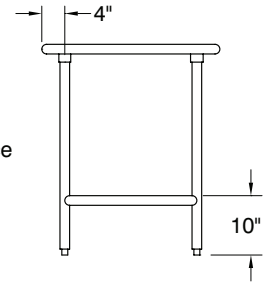

Gussets welded to support hat channels.

MATERIAL:

TOP: 16 gauge stainless steel type "304" series.

LEGS: 1 5/8" diameter tubular Stainless steel.
Stainless steel gussets. 1" adjustable stainless steel bullet feet.

L	Model #		WT.	Cu. Ft.	Model #		WT.	Cu. Ft.
	FLAT TOP	1 1/2" SPLASH			5" SPLASH			
24" WIDE	24"	TMSLAG-242-X	TFMSLAG-242-X	36 lbs.	4	TKMSLAG-242-X	41 lbs.	6
	30"	TMSLAG-240-X	TFMSLAG-240-X	42 lbs.	4	TKMSLAG-240-X	47 lbs.	6
	36"	TMSLAG-243-X	TFMSLAG-243-X	47 lbs.	4	TKMSLAG-243-X	52 lbs.	6
	48"	TMSLAG-244-X	TFMSLAG-244-X	56 lbs.	6	TKMSLAG-244-X	62 lbs.	8
	60"	TMSLAG-245-X	TFMSLAG-245-X	64 lbs.	7	TKMSLAG-245-X	73 lbs.	10
	72"	TMSLAG-246-X	TFMSLAG-246-X	77 lbs.	8	TKMSLAG-246-X	84 lbs.	12
	84"	TMSLAG-247-X	TFMSLAG-247-X	86 lbs.	10	TKMSLAG-247-X	95 lbs.	14
	96"	TMSLAG-248-X*	TFMSLAG-248-X*	102 lbs.	11	TKMSLAG-248-X*	112 lbs.	16
30" WIDE	24"	TMSLAG-302-X	TFMSLAG-302-X	43 lbs.	5	TKMSLAG-302-X	47 lbs.	8
	30"	TMSLAG-300-X	TFMSLAG-300-X	53 lbs.	5	TKMSLAG-300-X	55 lbs.	8
	36"	TMSLAG-303-X	TFMSLAG-303-X	57 lbs.	5	TKMSLAG-303-X	62 lbs.	8
	48"	TMSLAG-304-X	TFMSLAG-304-X	69 lbs.	7	TKMSLAG-304-X	75 lbs.	10
	60"	TMSLAG-305-X	TFMSLAG-305-X	82 lbs.	8	TKMSLAG-305-X	89 lbs.	13
	72"	TMSLAG-306-X	TFMSLAG-306-X	94 lbs.	10	TKMSLAG-306-X	101 lbs.	15
	84"	TMSLAG-307-X	TFMSLAG-307-X	107 lbs.	12	TKMSLAG-307-X	115 lbs.	18
	96"	TMSLAG-308-X*	TFMSLAG-308-X*	126 lbs.	13	TKMSLAG-308-X*	136 lbs.	20

*All 8 ft. Tables Provided With 6 Legs

DETAILS and SPECIFICATIONS

TOL ± .500"

ALL DIMENSIONS ARE TYPICAL

TMSLAG SERIES - Flat Top

TFMSLAG SERIES - 1 1/2" Backsplash

TKMSLAG SERIES - 5" Backsplash