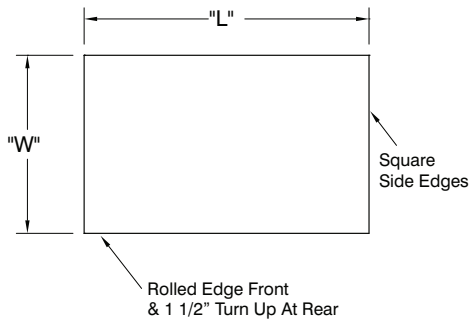

TKMSLAG: Top is furnished with 1 5/8" square bend on sides and 1 5/8" sanitary rolled rim on front with 5" Rear Splash.

Two hat-channels stud welded under tabletop to reinforce and maintain a level work surface.

L	Model #		WT.	Cu. Ft.	Model #		WT.	Cu. Ft.
	FLAT TOP	1 1/2" SPLASH			5" SPLASH			
24" WIDE	24"	TMSLAG-242-X	TFMSLAG-242-X	36 lbs.	4	TKMSLAG-242-X	41 lbs.	6
	30"	TMSLAG-240-X	TFMSLAG-240-X	42 lbs.	4	TKMSLAG-240-X	47 lbs.	6
	36"	TMSLAG-243-X	TFMSLAG-243-X	47 lbs.	4	TKMSLAG-243-X	52 lbs.	6
	48"	TMSLAG-244-X	TFMSLAG-244-X	56 lbs.	6	TKMSLAG-244-X	62 lbs.	8
	60"	TMSLAG-245-X	TFMSLAG-245-X	64 lbs.	7	TKMSLAG-245-X	73 lbs.	10
	72"	TMSLAG-246-X	TFMSLAG-246-X	77 lbs.	8	TKMSLAG-246-X	84 lbs.	12
	84"	TMSLAG-247-X	TFMSLAG-247-X	86 lbs.	10	TKMSLAG-247-X	95 lbs.	14
	96"	TMSLAG-248-X*	TFMSLAG-248-X*	102 lbs.	11	TKMSLAG-248-X*	112 lbs.	16
30" WIDE	24"	TMSLAG-302-X	TFMSLAG-302-X	43 lbs.	5	TKMSLAG-302-X	47 lbs.	8
	30"	TMSLAG-300-X	TFMSLAG-300-X	53 lbs.	5	TKMSLAG-300-X	55 lbs.	8
	36"	TMSLAG-303-X	TFMSLAG-303-X	57 lbs.	5	TKMSLAG-303-X	62 lbs.	8
	48"	TMSLAG-304-X	TFMSLAG-304-X	69 lbs.	7	TKMSLAG-304-X	75 lbs.	10
	60"	TMSLAG-305-X	TFMSLAG-305-X	82 lbs.	8	TKMSLAG-305-X	89 lbs.	13
	72"	TMSLAG-306-X	TFMSLAG-306-X	94 lbs.	10	TKMSLAG-306-X	101 lbs.	15
	84"	TMSLAG-307-X	TFMSLAG-307-X	107 lbs.	12	TKMSLAG-307-X	115 lbs.	18
	96"	TMSLAG-308-X*	TFMSLAG-308-X*	126 lbs.	13	TKMSLAG-308-X*	136 lbs.	20

*All 8 ft. Tables Provided With 6 Legs

DETAILS and SPECIFICATIONS

TOL ± .500"

ALL DIMENSIONS ARE TYPICAL

TMSLAG SERIES - Flat Top

TFMSLAG SERIES - 1 1/2" Backsplash

TKMSLAG SERIES - 5" Backsplash