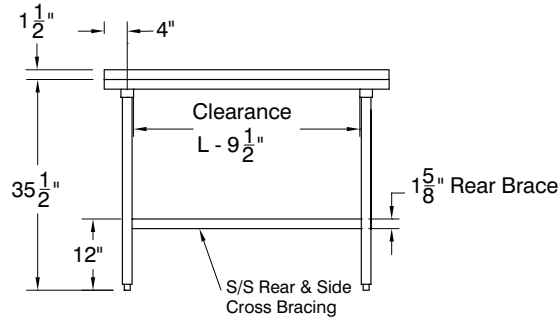

Gussets welded to support hat channels.

MATERIAL:

TOP: 16 gauge stainless steel type "304" series.

LEGS: 1 5/8" diameter tubular Stainless steel.
Stainless steel gussets. 1" adjustable stainless steel bullet feet.

L	Model #		WT.	Cu. Ft.	Model #		WT.	Cu. Ft.
	FLAT TOP	1 1/2" SPLASH			5" SPLASH			
24" WIDE	24"	TMSLAG-242-X	TFMSLAG-242-X	36 lbs.	4	TKMSLAG-242-X	41 lbs.	6
	30"	TMSLAG-240-X	TFMSLAG-240-X	42 lbs.	4	TKMSLAG-240-X	47 lbs.	6
	36"	TMSLAG-243-X	TFMSLAG-243-X	47 lbs.	4	TKMSLAG-243-X	52 lbs.	6
	48"	TMSLAG-244-X	TFMSLAG-244-X	56 lbs.	6	TKMSLAG-244-X	62 lbs.	8
	60"	TMSLAG-245-X	TFMSLAG-245-X	64 lbs.	7	TKMSLAG-245-X	73 lbs.	10
	72"	TMSLAG-246-X	TFMSLAG-246-X	77 lbs.	8	TKMSLAG-246-X	84 lbs.	12
	84"	TMSLAG-247-X	TFMSLAG-247-X	86 lbs.	10	TKMSLAG-247-X	95 lbs.	14
	96"	TMSLAG-248-X*	TFMSLAG-248-X*	102 lbs.	11	TKMSLAG-248-X*	112 lbs.	16
30" WIDE	24"	TMSLAG-302-X	TFMSLAG-302-X	43 lbs.	5	TKMSLAG-302-X	47 lbs.	8
	30"	TMSLAG-300-X	TFMSLAG-300-X	53 lbs.	5	TKMSLAG-300-X	55 lbs.	8
	36"	TMSLAG-303-X	TFMSLAG-303-X	57 lbs.	5	TKMSLAG-303-X	62 lbs.	8
	48"	TMSLAG-304-X	TFMSLAG-304-X	69 lbs.	7	TKMSLAG-304-X	75 lbs.	10
	60"	TMSLAG-305-X	TFMSLAG-305-X	82 lbs.	8	TKMSLAG-305-X	89 lbs.	13
	72"	TMSLAG-306-X	TFMSLAG-306-X	94 lbs.	10	TKMSLAG-306-X	101 lbs.	15
	84"	TMSLAG-307-X	TFMSLAG-307-X	107 lbs.	12	TKMSLAG-307-X	115 lbs.	18
	96"	TMSLAG-308-X*	TFMSLAG-308-X*	126 lbs.	13	TKMSLAG-308-X*	136 lbs.	20

*All 8 ft. Tables Provided With 6 Legs

DETAILS and SPECIFICATIONS

TOL ± .500"

ALL DIMENSIONS ARE TYPICAL

TMSLAG SERIES - Flat Top

TFMSLAG SERIES - 1 1/2" Backsplash

TKMSLAG SERIES - 5" Backsplash