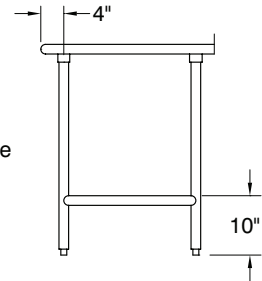

Gussets welded to support hat channels.

MATERIAL:

TOP: 16 gauge stainless steel type "304" series.

LEGS: 1 5/8" diameter tubular Stainless steel.
Stainless steel gussets. 1" adjustable stainless steel bullet feet.

L	Model #		WT.	Cu. Ft.	Model #		WT.	Cu. Ft.
	FLAT TOP	1 1/2" SPLASH			5" SPLASH			
24" WIDE	24"	TMSLAG-242-X	TFMSLAG-242-X	36 lbs.	4	TKMSLAG-242-X	41 lbs.	6
	30"	TMSLAG-240-X	TFMSLAG-240-X	42 lbs.	4	TKMSLAG-240-X	47 lbs.	6
	36"	TMSLAG-243-X	TFMSLAG-243-X	47 lbs.	4	TKMSLAG-243-X	52 lbs.	6
	48"	TMSLAG-244-X	TFMSLAG-244-X	56 lbs.	6	TKMSLAG-244-X	62 lbs.	8
	60"	TMSLAG-245-X	TFMSLAG-245-X	64 lbs.	7	TKMSLAG-245-X	73 lbs.	10
	72"	TMSLAG-246-X	TFMSLAG-246-X	77 lbs.	8	TKMSLAG-246-X	84 lbs.	12
	84"	TMSLAG-247-X	TFMSLAG-247-X	86 lbs.	10	TKMSLAG-247-X	95 lbs.	14
	96"	TMSLAG-248-X*	TFMSLAG-248-X*	102 lbs.	11	TKMSLAG-248-X*	112 lbs.	16
30" WIDE	24"	TMSLAG-302-X	TFMSLAG-302-X	43 lbs.	5	TKMSLAG-302-X	47 lbs.	8
	30"	TMSLAG-300-X	TFMSLAG-300-X	53 lbs.	5	TKMSLAG-300-X	55 lbs.	8
	36"	TMSLAG-303-X	TFMSLAG-303-X	57 lbs.	5	TKMSLAG-303-X	62 lbs.	8
	48"	TMSLAG-304-X	TFMSLAG-304-X	69 lbs.	7	TKMSLAG-304-X	75 lbs.	10
	60"	TMSLAG-305-X	TFMSLAG-305-X	82 lbs.	8	TKMSLAG-305-X	89 lbs.	13
	72"	TMSLAG-306-X	TFMSLAG-306-X	94 lbs.	10	TKMSLAG-306-X	101 lbs.	15
	84"	TMSLAG-307-X	TFMSLAG-307-X	107 lbs.	12	TKMSLAG-307-X	115 lbs.	18
	96"	TMSLAG-308-X*	TFMSLAG-308-X*	126 lbs.	13	TKMSLAG-308-X*	136 lbs.	20

*All 8 ft. Tables Provided With 6 Legs

DETAILS and SPECIFICATIONS

TOL ± .500"

ALL DIMENSIONS ARE TYPICAL

TMSLAG SERIES - Flat Top

TFMSLAG SERIES - 1 1/2" Backsplash

TKMSLAG SERIES - 5" Backsplash