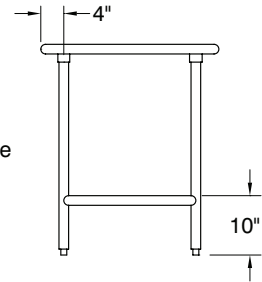

Gussets welded to support hat channels.

MATERIAL:

TOP: 16 gauge stainless steel type "304" series.

LEGS: 1 5/8" diameter tubular Stainless steel.
Stainless steel gussets. 1" adjustable stainless steel bullet feet.

L	Model #		WT.	Cu. Ft.	Model #		WT.	Cu. Ft.
	FLAT TOP	1 1/2" SPLASH			5" SPLASH			
24" WIDE	24"	TMSLAG-242-X	TFMSLAG-242-X	36 lbs.	4	TKMSLAG-242-X	41 lbs.	6
	30"	TMSLAG-240-X	TFMSLAG-240-X	42 lbs.	4	TKMSLAG-240-X	47 lbs.	6
	36"	TMSLAG-243-X	TFMSLAG-243-X	47 lbs.	4	TKMSLAG-243-X	52 lbs.	6
	48"	TMSLAG-244-X	TFMSLAG-244-X	56 lbs.	6	TKMSLAG-244-X	62 lbs.	8
	60"	TMSLAG-245-X	TFMSLAG-245-X	64 lbs.	7	TKMSLAG-245-X	73 lbs.	10
	72"	TMSLAG-246-X	TFMSLAG-246-X	77 lbs.	8	TKMSLAG-246-X	84 lbs.	12
	84"	TMSLAG-247-X	TFMSLAG-247-X	86 lbs.	10	TKMSLAG-247-X	95 lbs.	14
	96"	TMSLAG-248-X*	TFMSLAG-248-X*	102 lbs.	11	TKMSLAG-248-X*	112 lbs.	16
30" WIDE	24"	TMSLAG-302-X	TFMSLAG-302-X	43 lbs.	5	TKMSLAG-302-X	47 lbs.	8
	30"	TMSLAG-300-X	TFMSLAG-300-X	53 lbs.	5	TKMSLAG-300-X	55 lbs.	8
	36"	TMSLAG-303-X	TFMSLAG-303-X	57 lbs.	5	TKMSLAG-303-X	62 lbs.	8
	48"	TMSLAG-304-X	TFMSLAG-304-X	69 lbs.	7	TKMSLAG-304-X	75 lbs.	10
	60"	TMSLAG-305-X	TFMSLAG-305-X	82 lbs.	8	TKMSLAG-305-X	89 lbs.	13
	72"	TMSLAG-306-X	TFMSLAG-306-X	94 lbs.	10	TKMSLAG-306-X	101 lbs.	15
	84"	TMSLAG-307-X	TFMSLAG-307-X	107 lbs.	12	TKMSLAG-307-X	115 lbs.	18
	96"	TMSLAG-308-X*	TFMSLAG-308-X*	126 lbs.	13	TKMSLAG-308-X*	136 lbs.	20

*All 8 ft. Tables Provided With 6 Legs

DETAILS and SPECIFICATIONS

TOL ± .500"

ALL DIMENSIONS ARE TYPICAL

TMSLAG SERIES - Flat Top

TFMSLAG SERIES - 1 1/2" Backsplash

TKMSLAG SERIES - 5" Backsplash