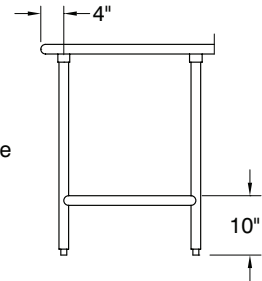

Gussets welded to support hat channels.

MATERIAL:

TOP: 16 gauge stainless steel type "304" series.

LEGS: 1 5/8" diameter tubular Stainless steel.
Stainless steel gussets. 1" adjustable stainless steel bullet feet.

L	Model #		WT.	Cu. Ft.	Model #	WT.	Cu. Ft.	
	FLAT TOP	1 1/2" SPLASH			5" SPLASH			
24" WIDE	24"	TMSLAG-242-X	TFMSLAG-242-X	36 lbs.	4	TKMSLAG-242-X	41 lbs.	6
	30"	TMSLAG-240-X	TFMSLAG-240-X	42 lbs.	4	TKMSLAG-240-X	47 lbs.	6
	36"	TMSLAG-243-X	TFMSLAG-243-X	47 lbs.	4	TKMSLAG-243-X	52 lbs.	6
	48"	TMSLAG-244-X	TFMSLAG-244-X	56 lbs.	6	TKMSLAG-244-X	62 lbs.	8
	60"	TMSLAG-245-X	TFMSLAG-245-X	64 lbs.	7	TKMSLAG-245-X	73 lbs.	10
	72"	TMSLAG-246-X	TFMSLAG-246-X	77 lbs.	8	TKMSLAG-246-X	84 lbs.	12
	84"	TMSLAG-247-X	TFMSLAG-247-X	86 lbs.	10	TKMSLAG-247-X	95 lbs.	14
	96"	TMSLAG-248-X*	TFMSLAG-248-X*	102 lbs.	11	TKMSLAG-248-X*	112 lbs.	16
30" WIDE	24"	TMSLAG-302-X	TFMSLAG-302-X	43 lbs.	5	TKMSLAG-302-X	47 lbs.	8
	30"	TMSLAG-300-X	TFMSLAG-300-X	53 lbs.	5	TKMSLAG-300-X	55 lbs.	8
	36"	TMSLAG-303-X	TFMSLAG-303-X	57 lbs.	5	TKMSLAG-303-X	62 lbs.	8
	48"	TMSLAG-304-X	TFMSLAG-304-X	69 lbs.	7	TKMSLAG-304-X	75 lbs.	10
	60"	TMSLAG-305-X	TFMSLAG-305-X	82 lbs.	8	TKMSLAG-305-X	89 lbs.	13
	72"	TMSLAG-306-X	TFMSLAG-306-X	94 lbs.	10	TKMSLAG-306-X	101 lbs.	15
	84"	TMSLAG-307-X	TFMSLAG-307-X	107 lbs.	12	TKMSLAG-307-X	115 lbs.	18
	96"	TMSLAG-308-X*	TFMSLAG-308-X*	126 lbs.	13	TKMSLAG-308-X*	136 lbs.	20

*All 8 ft. Tables Provided With 6 Legs

DETAILS and SPECIFICATIONS

TOL \pm .500"

ALL DIMENSIONS ARE TYPICAL

TMSLAG SERIES - Flat Top

TFMSLAG SERIES - 1 1/2" Backsplash

TKMSLAG SERIES - 5" Backsplash