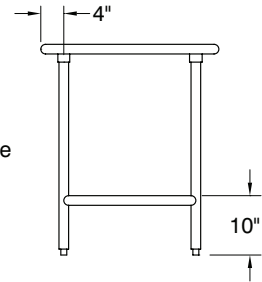

Gussets welded to support hat channels.

MATERIAL:

TOP: 16 gauge stainless steel type "304" series.

LEGS: 1 5/8" diameter tubular Stainless steel.
Stainless steel gussets. 1" adjustable stainless steel bullet feet.

L	Model #		WT.	Cu. Ft.	Model #	WT.	Cu. Ft.	
	FLAT TOP	1 1/2" SPLASH			5" SPLASH			
24" WIDE	24"	TMSLAG-242-X	TFMSLAG-242-X	36 lbs.	4	TKMSLAG-242-X	41 lbs.	6
	30"	TMSLAG-240-X	TFMSLAG-240-X	42 lbs.	4	TKMSLAG-240-X	47 lbs.	6
	36"	TMSLAG-243-X	TFMSLAG-243-X	47 lbs.	4	TKMSLAG-243-X	52 lbs.	6
	48"	TMSLAG-244-X	TFMSLAG-244-X	56 lbs.	6	TKMSLAG-244-X	62 lbs.	8
	60"	TMSLAG-245-X	TFMSLAG-245-X	64 lbs.	7	TKMSLAG-245-X	73 lbs.	10
	72"	TMSLAG-246-X	TFMSLAG-246-X	77 lbs.	8	TKMSLAG-246-X	84 lbs.	12
	84"	TMSLAG-247-X	TFMSLAG-247-X	86 lbs.	10	TKMSLAG-247-X	95 lbs.	14
	96"	TMSLAG-248-X*	TFMSLAG-248-X*	102 lbs.	11	TKMSLAG-248-X*	112 lbs.	16
30" WIDE	24"	TMSLAG-302-X	TFMSLAG-302-X	43 lbs.	5	TKMSLAG-302-X	47 lbs.	8
	30"	TMSLAG-300-X	TFMSLAG-300-X	53 lbs.	5	TKMSLAG-300-X	55 lbs.	8
	36"	TMSLAG-303-X	TFMSLAG-303-X	57 lbs.	5	TKMSLAG-303-X	62 lbs.	8
	48"	TMSLAG-304-X	TFMSLAG-304-X	69 lbs.	7	TKMSLAG-304-X	75 lbs.	10
	60"	TMSLAG-305-X	TFMSLAG-305-X	82 lbs.	8	TKMSLAG-305-X	89 lbs.	13
	72"	TMSLAG-306-X	TFMSLAG-306-X	94 lbs.	10	TKMSLAG-306-X	101 lbs.	15
	84"	TMSLAG-307-X	TFMSLAG-307-X	107 lbs.	12	TKMSLAG-307-X	115 lbs.	18
	96"	TMSLAG-308-X*	TFMSLAG-308-X*	126 lbs.	13	TKMSLAG-308-X*	136 lbs.	20

*All 8 ft. Tables Provided With 6 Legs

DETAILS and SPECIFICATIONS

TOL \pm .500"

ALL DIMENSIONS ARE TYPICAL

TMSLAG SERIES - Flat Top

TFMSLAG SERIES - 1 1/2" Backsplash

TKMSLAG SERIES - 5" Backsplash