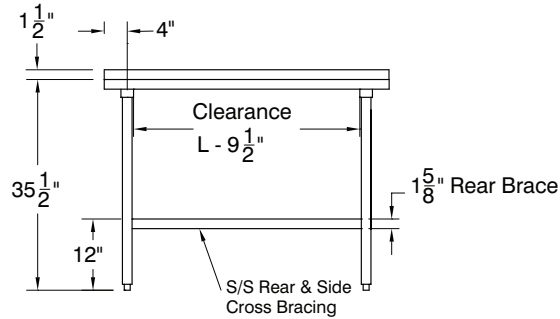

Gussets welded to support hat channels.

MATERIAL:

TOP: 16 gauge stainless steel type "304" series.

LEGS: 1 5/8" diameter tubular Stainless steel.
Stainless steel gussets. 1" adjustable stainless steel bullet feet.

L	Model #		WT.	Cu. Ft.	Model #	WT.	Cu. Ft.	
	FLAT TOP	1 1/2" SPLASH			5" SPLASH			
24" WIDE	24"	TMSLAG-242-X	TFMSLAG-242-X	36 lbs.	4	TKMSLAG-242-X	41 lbs.	6
	30"	TMSLAG-240-X	TFMSLAG-240-X	42 lbs.	4	TKMSLAG-240-X	47 lbs.	6
	36"	TMSLAG-243-X	TFMSLAG-243-X	47 lbs.	4	TKMSLAG-243-X	52 lbs.	6
	48"	TMSLAG-244-X	TFMSLAG-244-X	56 lbs.	6	TKMSLAG-244-X	62 lbs.	8
	60"	TMSLAG-245-X	TFMSLAG-245-X	64 lbs.	7	TKMSLAG-245-X	73 lbs.	10
	72"	TMSLAG-246-X	TFMSLAG-246-X	77 lbs.	8	TKMSLAG-246-X	84 lbs.	12
	84"	TMSLAG-247-X	TFMSLAG-247-X	86 lbs.	10	TKMSLAG-247-X	95 lbs.	14
	96"	TMSLAG-248-X*	TFMSLAG-248-X*	102 lbs.	11	TKMSLAG-248-X*	112 lbs.	16
30" WIDE	24"	TMSLAG-302-X	TFMSLAG-302-X	43 lbs.	5	TKMSLAG-302-X	47 lbs.	8
	30"	TMSLAG-300-X	TFMSLAG-300-X	53 lbs.	5	TKMSLAG-300-X	55 lbs.	8
	36"	TMSLAG-303-X	TFMSLAG-303-X	57 lbs.	5	TKMSLAG-303-X	62 lbs.	8
	48"	TMSLAG-304-X	TFMSLAG-304-X	69 lbs.	7	TKMSLAG-304-X	75 lbs.	10
	60"	TMSLAG-305-X	TFMSLAG-305-X	82 lbs.	8	TKMSLAG-305-X	89 lbs.	13
	72"	TMSLAG-306-X	TFMSLAG-306-X	94 lbs.	10	TKMSLAG-306-X	101 lbs.	15
	84"	TMSLAG-307-X	TFMSLAG-307-X	107 lbs.	12	TKMSLAG-307-X	115 lbs.	18
	96"	TMSLAG-308-X*	TFMSLAG-308-X*	126 lbs.	13	TKMSLAG-308-X*	136 lbs.	20

*All 8 ft. Tables Provided With 6 Legs

DETAILS and SPECIFICATIONS

TOL \pm .500"

ALL DIMENSIONS ARE TYPICAL

TMSLAG SERIES - Flat Top

TFMSLAG SERIES - 1 1/2" Backsplash

TKMSLAG SERIES - 5" Backsplash