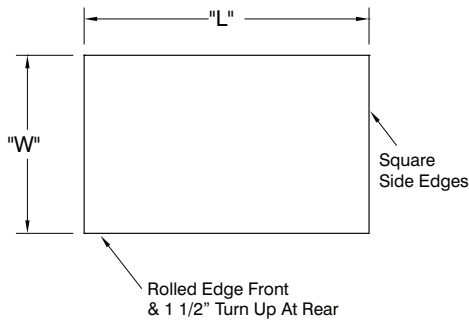

TKMSLAG: Top is furnished with 1 5/8" square bend on sides and 1 5/8" sanitary rolled rim on front with 5" Rear Splash.

Two hat-channels stud welded under tabletop to reinforce and maintain a level work surface.

L	Model #		WT.	Cu. Ft.	Model #	WT.	Cu. Ft.	
	FLAT TOP	1 1/2" SPLASH			5" SPLASH			
24" WIDE	24"	TMSLAG-242-X	TFMSLAG-242-X	36 lbs.	4	TKMSLAG-242-X	41 lbs.	6
	30"	TMSLAG-240-X	TFMSLAG-240-X	42 lbs.	4	TKMSLAG-240-X	47 lbs.	6
	36"	TMSLAG-243-X	TFMSLAG-243-X	47 lbs.	4	TKMSLAG-243-X	52 lbs.	6
	48"	TMSLAG-244-X	TFMSLAG-244-X	56 lbs.	6	TKMSLAG-244-X	62 lbs.	8
	60"	TMSLAG-245-X	TFMSLAG-245-X	64 lbs.	7	TKMSLAG-245-X	73 lbs.	10
	72"	TMSLAG-246-X	TFMSLAG-246-X	77 lbs.	8	TKMSLAG-246-X	84 lbs.	12
	84"	TMSLAG-247-X	TFMSLAG-247-X	86 lbs.	10	TKMSLAG-247-X	95 lbs.	14
	96"	TMSLAG-248-X*	TFMSLAG-248-X*	102 lbs.	11	TKMSLAG-248-X*	112 lbs.	16
30" WIDE	24"	TMSLAG-302-X	TFMSLAG-302-X	43 lbs.	5	TKMSLAG-302-X	47 lbs.	8
	30"	TMSLAG-300-X	TFMSLAG-300-X	53 lbs.	5	TKMSLAG-300-X	55 lbs.	8
	36"	TMSLAG-303-X	TFMSLAG-303-X	57 lbs.	5	TKMSLAG-303-X	62 lbs.	8
	48"	TMSLAG-304-X	TFMSLAG-304-X	69 lbs.	7	TKMSLAG-304-X	75 lbs.	10
	60"	TMSLAG-305-X	TFMSLAG-305-X	82 lbs.	8	TKMSLAG-305-X	89 lbs.	13
	72"	TMSLAG-306-X	TFMSLAG-306-X	94 lbs.	10	TKMSLAG-306-X	101 lbs.	15
	84"	TMSLAG-307-X	TFMSLAG-307-X	107 lbs.	12	TKMSLAG-307-X	115 lbs.	18
	96"	TMSLAG-308-X*	TFMSLAG-308-X*	126 lbs.	13	TKMSLAG-308-X*	136 lbs.	20

*All 8 ft. Tables Provided With 6 Legs

DETAILS and SPECIFICATIONS

TOL \pm .500"

ALL DIMENSIONS ARE TYPICAL

TMSLAG SERIES - Flat Top

TFMSLAG SERIES - 1 1/2" Backsplash

TKMSLAG SERIES - 5" Backsplash