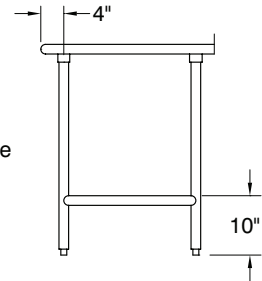

Gussets welded to support hat channels.

MATERIAL:

TOP: 16 gauge stainless steel type "304" series.

LEGS: 1 5/8" diameter tubular Stainless steel.
Stainless steel gussets. 1" adjustable stainless steel bullet feet.

L	Model #		WT.	Cu. Ft.	Model #	WT.	Cu. Ft.
	FLAT TOP	1 1/2" SPLASH			5" SPLASH		
24" WIDE	24"	TMSLAG-242-X	TFMSLAG-242-X	36 lbs.	4	TKMSLAG-242-X	41 lbs. 6
	30"	TMSLAG-240-X	TFMSLAG-240-X	42 lbs.	4	TKMSLAG-240-X	47 lbs. 6
	36"	TMSLAG-243-X	TFMSLAG-243-X	47 lbs.	4	TKMSLAG-243-X	52 lbs. 6
	48"	TMSLAG-244-X	TFMSLAG-244-X	56 lbs.	6	TKMSLAG-244-X	62 lbs. 8
	60"	TMSLAG-245-X	TFMSLAG-245-X	64 lbs.	7	TKMSLAG-245-X	73 lbs. 10
	72"	TMSLAG-246-X	TFMSLAG-246-X	77 lbs.	8	TKMSLAG-246-X	84 lbs. 12
	84"	TMSLAG-247-X	TFMSLAG-247-X	86 lbs.	10	TKMSLAG-247-X	95 lbs. 14
	96"	TMSLAG-248-X*	TFMSLAG-248-X*	102 lbs.	11	TKMSLAG-248-X*	112 lbs. 16
30" WIDE	24"	TMSLAG-302-X	TFMSLAG-302-X	43 lbs.	5	TKMSLAG-302-X	47 lbs. 8
	30"	TMSLAG-300-X	TFMSLAG-300-X	53 lbs.	5	TKMSLAG-300-X	55 lbs. 8
	36"	TMSLAG-303-X	TFMSLAG-303-X	57 lbs.	5	TKMSLAG-303-X	62 lbs. 8
	48"	TMSLAG-304-X	TFMSLAG-304-X	69 lbs.	7	TKMSLAG-304-X	75 lbs. 10
	60"	TMSLAG-305-X	TFMSLAG-305-X	82 lbs.	8	TKMSLAG-305-X	89 lbs. 13
	72"	TMSLAG-306-X	TFMSLAG-306-X	94 lbs.	10	TKMSLAG-306-X	101 lbs. 15
	84"	TMSLAG-307-X	TFMSLAG-307-X	107 lbs.	12	TKMSLAG-307-X	115 lbs. 18
	96"	TMSLAG-308-X*	TFMSLAG-308-X*	126 lbs.	13	TKMSLAG-308-X*	136 lbs. 20

*All 8 ft. Tables Provided With 6 Legs

DETAILS and SPECIFICATIONS

TOL ± .500"

ALL DIMENSIONS ARE TYPICAL

TMSLAG SERIES - Flat Top

TFMSLAG SERIES - 1 1/2" Backsplash

TKMSLAG SERIES - 5" Backsplash