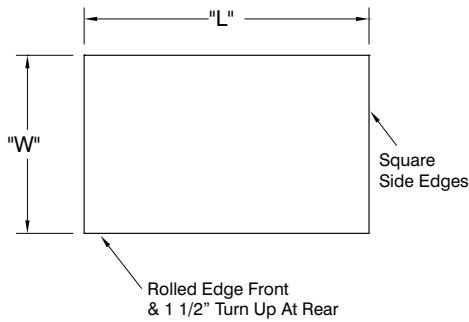

TKMSLAG: Top is furnished with 1 5/8" square bend on sides and 1 5/8" sanitary rolled rim on front with 5" Rear Splash.

Two hat-channels stud welded under tabletop to reinforce and maintain a level work surface.

L	Model #		WT.	Cu. Ft.	Model #	WT.	Cu. Ft.
	FLAT TOP	1 1/2" SPLASH			5" SPLASH		
24" WIDE	24"	TMSLAG-242-X	TFMSLAG-242-X	36 lbs.	4	TKMSLAG-242-X	41 lbs. 6
	30"	TMSLAG-240-X	TFMSLAG-240-X	42 lbs.	4	TKMSLAG-240-X	47 lbs. 6
	36"	TMSLAG-243-X	TFMSLAG-243-X	47 lbs.	4	TKMSLAG-243-X	52 lbs. 6
	48"	TMSLAG-244-X	TFMSLAG-244-X	56 lbs.	6	TKMSLAG-244-X	62 lbs. 8
	60"	TMSLAG-245-X	TFMSLAG-245-X	64 lbs.	7	TKMSLAG-245-X	73 lbs. 10
	72"	TMSLAG-246-X	TFMSLAG-246-X	77 lbs.	8	TKMSLAG-246-X	84 lbs. 12
	84"	TMSLAG-247-X	TFMSLAG-247-X	86 lbs.	10	TKMSLAG-247-X	95 lbs. 14
	96"	TMSLAG-248-X*	TFMSLAG-248-X*	102 lbs.	11	TKMSLAG-248-X*	112 lbs. 16
30" WIDE	24"	TMSLAG-302-X	TFMSLAG-302-X	43 lbs.	5	TKMSLAG-302-X	47 lbs. 8
	30"	TMSLAG-300-X	TFMSLAG-300-X	53 lbs.	5	TKMSLAG-300-X	55 lbs. 8
	36"	TMSLAG-303-X	TFMSLAG-303-X	57 lbs.	5	TKMSLAG-303-X	62 lbs. 8
	48"	TMSLAG-304-X	TFMSLAG-304-X	69 lbs.	7	TKMSLAG-304-X	75 lbs. 10
	60"	TMSLAG-305-X	TFMSLAG-305-X	82 lbs.	8	TKMSLAG-305-X	89 lbs. 13
	72"	TMSLAG-306-X	TFMSLAG-306-X	94 lbs.	10	TKMSLAG-306-X	101 lbs. 15
	84"	TMSLAG-307-X	TFMSLAG-307-X	107 lbs.	12	TKMSLAG-307-X	115 lbs. 18
	96"	TMSLAG-308-X*	TFMSLAG-308-X*	126 lbs.	13	TKMSLAG-308-X*	136 lbs. 20

*All 8 ft. Tables Provided With 6 Legs

DETAILS and SPECIFICATIONS

TOL ± .500"

ALL DIMENSIONS ARE TYPICAL

TMSLAG SERIES - Flat Top

TFMSLAG SERIES - 1 1/2" Backsplash

TKMSLAG SERIES - 5" Backsplash