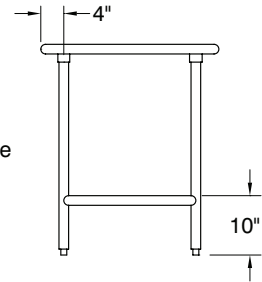

Gussets welded to support hat channels.

MATERIAL:

TOP: 16 gauge stainless steel type "304" series.

LEGS: 1 5/8" diameter tubular Stainless steel.
Stainless steel gussets. 1" adjustable stainless steel bullet feet.

L	Model #		WT.	Cu. Ft.	Model #	WT.	Cu. Ft.
	FLAT TOP	1 1/2" SPLASH			5" SPLASH		
24" WIDE	24"	TMSLAG-242-X	TFMSLAG-242-X	36 lbs.	4	TKMSLAG-242-X	41 lbs. 6
	30"	TMSLAG-240-X	TFMSLAG-240-X	42 lbs.	4	TKMSLAG-240-X	47 lbs. 6
	36"	TMSLAG-243-X	TFMSLAG-243-X	47 lbs.	4	TKMSLAG-243-X	52 lbs. 6
	48"	TMSLAG-244-X	TFMSLAG-244-X	56 lbs.	6	TKMSLAG-244-X	62 lbs. 8
	60"	TMSLAG-245-X	TFMSLAG-245-X	64 lbs.	7	TKMSLAG-245-X	73 lbs. 10
	72"	TMSLAG-246-X	TFMSLAG-246-X	77 lbs.	8	TKMSLAG-246-X	84 lbs. 12
	84"	TMSLAG-247-X	TFMSLAG-247-X	86 lbs.	10	TKMSLAG-247-X	95 lbs. 14
	96"	TMSLAG-248-X*	TFMSLAG-248-X*	102 lbs.	11	TKMSLAG-248-X*	112 lbs. 16
30" WIDE	24"	TMSLAG-302-X	TFMSLAG-302-X	43 lbs.	5	TKMSLAG-302-X	47 lbs. 8
	30"	TMSLAG-300-X	TFMSLAG-300-X	53 lbs.	5	TKMSLAG-300-X	55 lbs. 8
	36"	TMSLAG-303-X	TFMSLAG-303-X	57 lbs.	5	TKMSLAG-303-X	62 lbs. 8
	48"	TMSLAG-304-X	TFMSLAG-304-X	69 lbs.	7	TKMSLAG-304-X	75 lbs. 10
	60"	TMSLAG-305-X	TFMSLAG-305-X	82 lbs.	8	TKMSLAG-305-X	89 lbs. 13
	72"	TMSLAG-306-X	TFMSLAG-306-X	94 lbs.	10	TKMSLAG-306-X	101 lbs. 15
	84"	TMSLAG-307-X	TFMSLAG-307-X	107 lbs.	12	TKMSLAG-307-X	115 lbs. 18
	96"	TMSLAG-308-X*	TFMSLAG-308-X*	126 lbs.	13	TKMSLAG-308-X*	136 lbs. 20

*All 8 ft. Tables Provided With 6 Legs

DETAILS and SPECIFICATIONS

TOL ± .500"

ALL DIMENSIONS ARE TYPICAL

TMSLAG SERIES - Flat Top

TFMSLAG SERIES - 1 1/2" Backsplash

TKMSLAG SERIES - 5" Backsplash