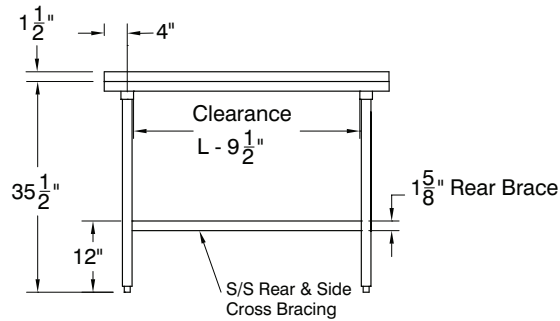

Gussets welded to support hat channels.

MATERIAL:

TOP: 16 gauge stainless steel type "304" series.

LEGS: 1 5/8" diameter tubular Stainless steel.
Stainless steel gussets. 1" adjustable stainless steel bullet feet.

L	Model #		WT.	Cu. Ft.	Model #	WT.	Cu. Ft.
	FLAT TOP	1 1/2" SPLASH			5" SPLASH		
24" WIDE	24"	TMSLAG-242-X	TFMSLAG-242-X	36 lbs.	4	TKMSLAG-242-X	41 lbs. 6
	30"	TMSLAG-240-X	TFMSLAG-240-X	42 lbs.	4	TKMSLAG-240-X	47 lbs. 6
	36"	TMSLAG-243-X	TFMSLAG-243-X	47 lbs.	4	TKMSLAG-243-X	52 lbs. 6
	48"	TMSLAG-244-X	TFMSLAG-244-X	56 lbs.	6	TKMSLAG-244-X	62 lbs. 8
	60"	TMSLAG-245-X	TFMSLAG-245-X	64 lbs.	7	TKMSLAG-245-X	73 lbs. 10
	72"	TMSLAG-246-X	TFMSLAG-246-X	77 lbs.	8	TKMSLAG-246-X	84 lbs. 12
	84"	TMSLAG-247-X	TFMSLAG-247-X	86 lbs.	10	TKMSLAG-247-X	95 lbs. 14
	96"	TMSLAG-248-X*	TFMSLAG-248-X*	102 lbs.	11	TKMSLAG-248-X*	112 lbs. 16
30" WIDE	24"	TMSLAG-302-X	TFMSLAG-302-X	43 lbs.	5	TKMSLAG-302-X	47 lbs. 8
	30"	TMSLAG-300-X	TFMSLAG-300-X	53 lbs.	5	TKMSLAG-300-X	55 lbs. 8
	36"	TMSLAG-303-X	TFMSLAG-303-X	57 lbs.	5	TKMSLAG-303-X	62 lbs. 8
	48"	TMSLAG-304-X	TFMSLAG-304-X	69 lbs.	7	TKMSLAG-304-X	75 lbs. 10
	60"	TMSLAG-305-X	TFMSLAG-305-X	82 lbs.	8	TKMSLAG-305-X	89 lbs. 13
	72"	TMSLAG-306-X	TFMSLAG-306-X	94 lbs.	10	TKMSLAG-306-X	101 lbs. 15
	84"	TMSLAG-307-X	TFMSLAG-307-X	107 lbs.	12	TKMSLAG-307-X	115 lbs. 18
	96"	TMSLAG-308-X*	TFMSLAG-308-X*	126 lbs.	13	TKMSLAG-308-X*	136 lbs. 20

*All 8 ft. Tables Provided With 6 Legs

DETAILS and SPECIFICATIONS

TOL ± .500"

ALL DIMENSIONS ARE TYPICAL

TMSLAG SERIES - Flat Top

TFMSLAG SERIES - 1 1/2" Backsplash

TKMSLAG SERIES - 5" Backsplash