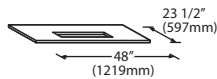

Ice-O-Matic®

Storage Bins

Features

- Application storage • capacity from 242 lbs (110 kg) to 1807 lbs (821 kg)
- Ultra-low profile - 28 inches (711 mm) to 66 inches (1676 mm) tall
- Multiple bin tops provide an easy solution for mounting Icemakers on different sized bins
- Each polyethylene bin liner is insulated with foam for maximum ice preservation - 1.5 To 3 inches of insulation
- Perfect-fit seal for improved ice preservation
- Rugged, fingerprint-proof door
- Built-in ice scoop holders
- Sturdy leg design - 6 inch adjustable NSF approved legs - standard
- Stainless exterior
- Corrosion-proof bin liner

ORDERING AND SPECIFICATION INFORMATION

Required Bin Top

Bin Model No.	App. Storage Rating 34 lbs./ cu. ft 90% Int. vol.	ARI Bin Storage lbs. (kgs)	ICE Series™ Cube ICE Makers			Flake ICE Makers			Pearl ICE Makers		
			22" wide	30" wide	48" wide	16" wide	48" wide	Wt Lbs. (Kgs.)	21" wide	30" wide	42" wide
B25PP	242 (110)	190 (86)	KBT19	Not Required	N/A	KBT8	N/A	95 (43)	KBT19	Not Required	N/A
B40PS	344 (156)	270 (123)	KBT19	Not Required	N/A	KBT8	N/A	135 (61)	KBT19	Not Required	N/A
B42PS	351 (160)	275 (125)	Not Required	N/A	N/A	KBT14	N/A	135 (61)	KBT24	N/A	N/A
B55PS	510 (232)	400 (182)	KBT19	Not Required	N/A	KBT8	N/A	175 (79)	KBT19	Not Required	N/A
B100 PS	854 (388)	670 (304)	Not Available	KBT5	Not Required	KBT7, KBT9	Not Required	230 (104)	KBT23	KBT23	KBT26
B120S/SS	1142 (519)	896 (407)	Included	Included	Included	Not Included	Not Required	345 (156)	KBT23	N/A	KBT26
B150S/SS	1447 (658)	1135 (515)	Included	Included	Included	Not Included	Not Required	355 (161)	N/A	N/A	N/A
B170SP/SS	1807 (821)	1417 (643)	Included	Included	Included	Not Included	Not Required	355 (161)	N/A	N/A	N/A

• = Bin Top is included for each Cube ICE Maker—must specify ICE Maker application when ordering bin.

Ice-O-Matic®

Storage Bins

Dimensions

KBT5
Bin Top for 48" (1219mm) bins with (2) 16" (406mm) ICE Series Cube ICE Makers