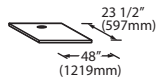

ORDERING AND SPECIFICATION INFORMATION

Required Bin Top

Bin Model No.	App. Storage Rating 34 lbs./ cu. ft 90% Int. vol.	ARI Bin Storage lbs. (kgs)	ICE Series™ Cube ICE Makers			Flake ICE Makers			Pearl ICE Makers		
			22" wide	30" wide	48" wide	16" wide	48" wide	Wt Lbs. (Kgs.)	21" wide	30" wide	42" wide
B25PP	242 (110)	190 (86)	KBT19	Not Required	N/A	KBT8	N/A	95 (43)	KBT19	Not Required	N/A
B40PS	344 (156)	270 (123)	KBT19	Not Required	N/A	KBT8	N/A	135 (61)	KBT19	Not Required	N/A
B42PS	351 (160)	275 (125)	Not Required	N/A	N/A	KBT14	N/A	135 (61)	KBT24	N/A	N/A
B55PS	510 (232)	400 (182)	KBT19	Not Required	N/A	KBT8	N/A	175 (79)	KBT19	Not Required	N/A
B100 PS	854 (388)	670 (304)	Not Available	KBT5	Not Required	KBT7, KBT9	Not Required	230 (104)	KBT23	KBT23	KBT26
B120S/SS	1142 (519)	896 (407)	Included	Included	Included	Not Included	Not Required	345 (156)	KBT23	N/A	KBT26
B150S/SS	1447 (658)	1135 (515)	Included	Included	Included	Not Included	Not Required	355 (161)	N/A	N/A	N/A
B170SP/SS	1807 (821)	1417 (643)	Included	Included	Included	Not Included	Not Required	355 (161)	N/A	N/A	N/A

• = Bin Top is included for each Cube ICE Maker—must specify ICE Maker application when ordering bin.

Ice-O-Matic®

Storage Bins

Dimensions

KBT5
Bin Top for 48" (1219mm) bins with (2) 16" (406mm) ICE Series Cube ICE Makers

KBT7
Bin Top for 48" (1219mm) bins with (1) 16" (406mm) EMF/MFI Flake ICE Makers

KBT8
Bin Top for 48" (1219mm) bins with (1) 16" (406mm) EMF/MFI Flake ICE Makers

KBT9
Bin Top for 48" (1219mm) bins with (2) 16" (406mm) EMF/MFI Flake ICE Makers