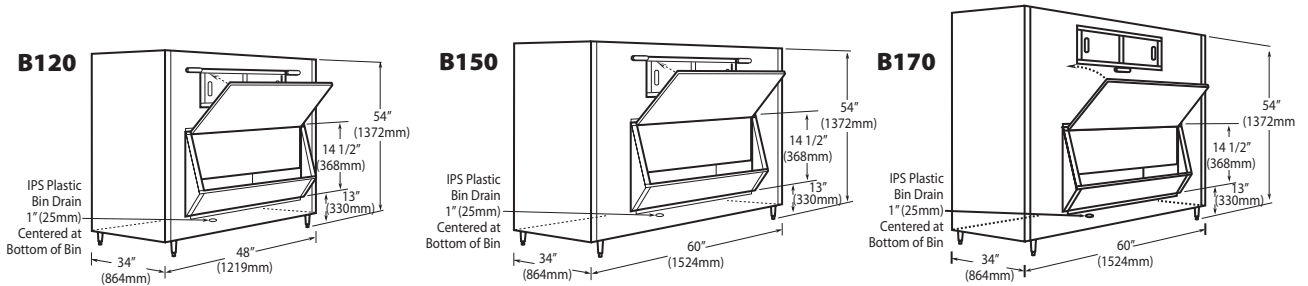

Ice-O-Matic®

Storage Bins

Features

- Application storage • capacity from 242 lbs (110 kg) to 1807 lbs (821 kg)
- Ultra-low profile - 28 inches (711 mm) to 66 inches (1676 mm) tall
- Multiple bin tops provide an easy solution for mounting Icemakers on different sized bins
- Each polyethylene bin liner is insulated with foam for maximum ice preservation - 1.5 To 3 inches of insulation
- Perfect-fit seal for improved ice preservation
- Rugged, fingerprint-proof door
- Built-in ice scoop holders
- Sturdy leg design - 6 inch adjustable NSF approved legs - standard
- Stainless exterior
- Corrosion-proof bin liner

ORDERING AND SPECIFICATION INFORMATION

Required Bin Top

Bin Model No.	App. Storage Rating 34 lbs./ cu. ft 90% Int. vol.	ARI Bin Storage lbs. (kgs)	ICE Series™ Cube ICE Makers			Flake ICE Makers			Pearl ICE Makers		
			22" wide	30" wide	48" wide	16" wide	48" wide	Wt Lbs. (Kgs.)	21" wide	30" wide	42" wide
B25PP	242 (110)	190 (86)	KBT19	Not Required	N/A	KBT8	N/A	95 (43)	KBT19	Not Required	N/A
B40PS	344 (156)	270 (123)	KBT19	Not Required	N/A	KBT8	N/A	135 (61)	KBT19	Not Required	N/A
B42PS	351 (160)	275 (125)	Not Required	N/A	N/A	KBT14	N/A	135 (61)	KBT24	N/A	N/A
B55PS	510 (232)	400 (182)	KBT19	Not Required	N/A	KBT8	N/A	175 (79)	KBT19	Not Required	N/A
B100 PS	854 (388)	670 (304)	Not Available	KBT5	Not Required	KBT7, KBT9	Not Required	230 (104)	KBT23	KBT23	KBT26
B120S/SS	1142 (519)	896 (407)	Included	Included	Included	Not Included	Not Required	345 (156)	KBT23	N/A	KBT26
B150S/SS	1447 (658)	1135 (515)	Included	Included	Included	Not Included	Not Required	355 (161)	N/A	N/A	N/A
B170SP/SS	1807 (821)	1417 (643)	Included	Included	Included	Not Included	Not Required	355 (161)	N/A	N/A	N/A

• = Bin Top is included for each Cube ICE Maker—must specify ICE Maker application when ordering bin.

Ice-O-Matic®

Storage Bins

Dimensions

KBT5
Bin Top for 48" (1219mm) bins with (2) 16" (406mm) ICE Series Cube ICE Makers