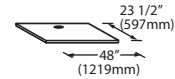

ORDERING AND SPECIFICATION INFORMATION

Required Bin Top

Bin Model No.	App. Storage Rating 34 lbs./ cu. ft 90% Int. vol.	ARI Bin Storage lbs. (kgs)	ICE Series™ Cube ICE Makers			Flake ICE Makers			Pearl ICE Makers		
			22" wide	30" wide	48" wide	16" wide	48" wide	Wt Lbs. (Kgs.)	21" wide	30" wide	42" wide
B25PP	242 (110)	190 (86)	KBT19	Not Required	N/A	KBT8	N/A	95 (43)	KBT19	Not Required	N/A
B40PS	344 (156)	270 (123)	KBT19	Not Required	N/A	KBT8	N/A	135 (61)	KBT19	Not Required	N/A
B42PS	351 (160)	275 (125)	Not Required	N/A	N/A	KBT14	N/A	135 (61)	KBT24	N/A	N/A
B55PS	510 (232)	400 (182)	KBT19	Not Required	N/A	KBT8	N/A	175 (79)	KBT19	Not Required	N/A
B100 PS	854 (388)	670 (304)	Not Available	KBT5	Not Required	KBT7, KBT9	Not Required	230 (104)	KBT23	KBT23	KBT26
B120S/SS	1142 (519)	896 (407)	Included	Included	Included	Not Included	Not Required	345 (156)	KBT23	N/A	KBT26
B150S/SS	1447 (658)	1135 (515)	Included	Included	Included	Not Included	Not Required	355 (161)	N/A	N/A	N/A
B170SP/SS	1807 (821)	1417 (643)	Included	Included	Included	Not Included	Not Required	355 (161)	N/A	N/A	N/A

• = Bin Top is included for each Cube ICE Maker—must specify ICE Maker application when ordering bin.

Ice-O-Matic®

Storage Bins

Dimensions

KBT5
Bin Top for 48" (1219mm) bins with (2) 16" (406mm) ICE Series Cube ICE Makers

KBT7
Bin Top for 48" (1219mm) bins with (1) 16" (406mm) EMF/MFI Flake ICE Makers

KBT8
Bin Top for 48" (1219mm) bins with (1) 16" (406mm) EMF/MFI Flake ICE Makers

KBT9
Bin Top for 48" (1219mm) bins with (2) 16" (406mm) EMF/MFI Flake ICE Makers