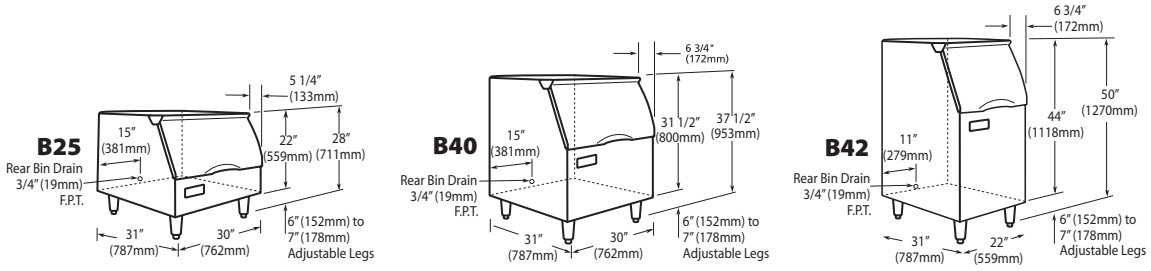

Ice-O-Matic®

Storage Bins

Features

- Application storage • capacity from 242 lbs (110 kg) to 1807 lbs (821 kg)
- Ultra-low profile - 28 inches (711 mm) to 66 inches (1676 mm) tall
- Multiple bin tops provide an easy solution for mounting Icemakers on different sized bins
- Each polyethylene bin liner is insulated with foam for maximum ice preservation - 1.5 To 3 inches of insulation
- Perfect-fit seal for improved ice preservation
- Rugged, fingerprint-proof door
- Built-in ice scoop holders
- Sturdy leg design - 6 inch adjustable NSF approved legs - standard
- Stainless exterior
- Corrosion-proof bin liner

ORDERING AND SPECIFICATION INFORMATION

Required Bin Top

Bin Model No.	App. Storage Rating 34 lbs./ cu. ft 90% Int. vol.	ARI Bin Storage lbs. (kgs)	ICE Series™ Cube ICE Makers			Flake ICE Makers			Pearl ICE Makers		
			22" wide	30" wide	48" wide	16" wide	48" wide	Wt Lbs. (Kgs.)	21" wide	30" wide	42" wide
B25PP	242 (110)	190 (86)	KBT19	Not Required	N/A	KBT8	N/A	95 (43)	KBT19	Not Required	N/A
B40PS	344 (156)	270 (123)	KBT19	Not Required	N/A	KBT8	N/A	135 (61)	KBT19	Not Required	N/A
B42PS	351 (160)	275 (125)	Not Required	N/A	N/A	KBT14	N/A	135 (61)	KBT24	N/A	N/A
B55PS	510 (232)	400 (182)	KBT19	Not Required	N/A	KBT8	N/A	175 (79)	KBT19	Not Required	N/A
B100 PS	854 (388)	670 (304)	Not Available	KBT5	Not Required	KBT7, KBT9	Not Required	230 (104)	KBT23	KBT23	KBT26
B120S/SS	1142 (519)	896 (407)	Included	Included	Included	Not Included	Not Required	345 (156)	KBT23	N/A	KBT26
B150S/SS	1447 (658)	1135 (515)	Included	Included	Included	Not Included	Not Required	355 (161)	N/A	N/A	N/A
B170SP/SS	1807 (821)	1417 (643)	Included	Included	Included	Not Included	Not Required	355 (161)	N/A	N/A	N/A

• = Bin Top is included for each Cube ICE Maker—must specify ICE Maker application when ordering bin.

Ice-O-Matic®

Storage Bins

Dimensions

KBT5
Bin Top for 48" (1219mm) bins with (2) 16" (406mm) ICE Series Cube ICE Makers