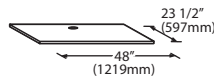

ORDERING AND SPECIFICATION INFORMATION

Required Bin Top

Bin Model No.	App. Storage Rating 34 lbs./ cu. ft 90% Int. vol.	ARI Bin Storage lbs. (kgs)	ICE Series™ Cube ICE Makers			Flake ICE Makers			Pearl ICE Makers		
			22" wide	30" wide	48" wide	16" wide	48" wide	Wt Lbs. (Kgs.)	21" wide	30" wide	42" wide
B25PP	242 (110)	190 (86)	KBT19	Not Required	N/A	KBT8	N/A	95 (43)	KBT19	Not Required	N/A
B40PS	344 (156)	270 (123)	KBT19	Not Required	N/A	KBT8	N/A	135 (61)	KBT19	Not Required	N/A
B42PS	351 (160)	275 (125)	Not Required	N/A	N/A	KBT14	N/A	135 (61)	KBT24	N/A	N/A
B55PS	510 (232)	400 (182)	KBT19	Not Required	N/A	KBT8	N/A	175 (79)	KBT19	Not Required	N/A
B100 PS	854 (388)	670 (304)	Not Available	KBT5	Not Required	KBT7, KBT9	Not Required	230 (104)	KBT23	KBT23	KBT26
B120S/SS	1142 (519)	896 (407)	Included	Included	Included	Not Included	Not Required	345 (156)	KBT23	N/A	KBT26
B150S/SS	1447 (658)	1135 (515)	Included	Included	Included	Not Included	Not Required	355 (161)	N/A	N/A	N/A
B170SP/SS	1807 (821)	1417 (643)	Included	Included	Included	Not Included	Not Required	355 (161)	N/A	N/A	N/A

• = Bin Top is included for each Cube ICE Maker—must specify ICE Maker application when ordering bin.

Ice-O-Matic®

Storage Bins

Dimensions

KBT5
Bin Top for 48" (1219mm) bins with (2) 16" (406mm) ICE Series Cube ICE Makers

KBT7
Bin Top for 48" (1219mm) bins with (1) 16" (406mm) EMF/MFI Flake ICE Makers

KBT8
Bin Top for 48" (1219mm) bins with (1) 16" (406mm) EMF/MFI Flake ICE Makers

KBT9
Bin Top for 48" (1219mm) bins with (2) 16" (406mm) EMF/MFI Flake ICE Makers