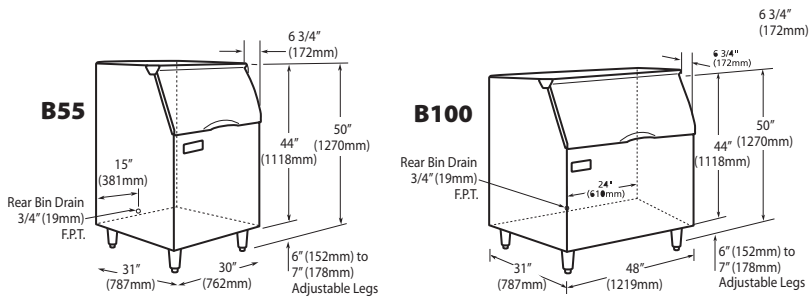

Ice-O-Matic®

Storage Bins

Features

- Application storage • capacity from 242 lbs (110 kg) to 1807 lbs (821 kg)
- Ultra-low profile - 28 inches (711 mm) to 66 inches (1676 mm) tall
- Multiple bin tops provide an easy solution for mounting Icemakers on different sized bins
- Each polyethylene bin liner is insulated with foam for maximum ice preservation - 1.5 To 3 inches of insulation
- Perfect-fit seal for improved ice preservation
- Rugged, fingerprint-proof door
- Built-in ice scoop holders
- Sturdy leg design - 6 inch adjustable NSF approved legs - standard
- Stainless exterior
- Corrosion-proof bin liner

ORDERING AND SPECIFICATION INFORMATION

Required Bin Top

Bin Model No.	App. Storage Rating 34 lbs./ cu. ft 90% Int. vol.	ARI Bin Storage lbs. (kgs)	ICE Series™ Cube ICE Makers			Flake ICE Makers			Pearl ICE Makers		
			22" wide	30" wide	48" wide	16" wide	48" wide	Wt Lbs. (Kgs.)	21" wide	30" wide	42" wide
B25PP	242 (110)	190 (86)	KBT19	Not Required	N/A	KBT8	N/A	95 (43)	KBT19	Not Required	N/A
B40PS	344 (156)	270 (123)	KBT19	Not Required	N/A	KBT8	N/A	135 (61)	KBT19	Not Required	N/A
B42PS	351 (160)	275 (125)	Not Required	N/A	N/A	KBT14	N/A	135 (61)	KBT24	N/A	N/A
B55PS	510 (232)	400 (182)	KBT19	Not Required	N/A	KBT8	N/A	175 (79)	KBT19	Not Required	N/A
B100 PS	854 (388)	670 (304)	Not Available	KBT5	Not Required	KBT7, KBT9	Not Required	230 (104)	KBT23	KBT23	KBT26
B120S/SS	1142 (519)	896 (407)	Included	Included	Included	Not Included	Not Required	345 (156)	KBT23	N/A	KBT26
B150S/SS	1447 (658)	1135 (515)	Included	Included	Included	Not Included	Not Required	355 (161)	N/A	N/A	N/A
B170SP/SS	1807 (821)	1417 (643)	Included	Included	Included	Not Included	Not Required	355 (161)	N/A	N/A	N/A

• = Bin Top is included for each Cube ICE Maker—must specify ICE Maker application when ordering bin.

Ice-O-Matic®

Storage Bins

Dimensions

KBT5
Bin Top for 48" (1219mm) bins with (2) 16" (406mm) ICE Series Cube ICE Makers