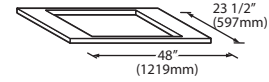

Ice-O-Matic®

Storage Bins

Features

- Application storage • capacity from 242 lbs (110 kg) to 1807 lbs (821 kg)
- Ultra-low profile - 28 inches (711 mm) to 66 inches (1676 mm) tall
- Multiple bin tops provide an easy solution for mounting Icemakers on different sized bins
- Each polyethylene bin liner is insulated with foam for maximum ice preservation - 1.5 To 3 inches of insulation
- Perfect-fit seal for improved ice preservation
- Rugged, fingerprint-proof door
- Built-in ice scoop holders
- Sturdy leg design - 6 inch adjustable NSF approved legs - standard
- Stainless exterior
- Corrosion-proof bin liner

• = Bin Top is included for each Cube ICE Maker—must specify ICE Maker application when ordering bin.

Ice-O-Matic®

Storage Bins

Dimensions

KBT5
Bin Top for 48" (1219mm) bins with (2) 16" (406mm) ICE Series Cube ICE Makers

KBT7
Bin Top for 48" (1219mm) bins with (1) 16" (406mm) EMF/MFI Flake ICE Makers

KBT8
Bin Top for 48" (1219mm) bins with (1) 16" (406mm) EMF/MFI Flake ICE Makers

KBT9
Bin Top for 48" (1219mm) bins with (2) 16" (406mm) EMF/MFI Flake ICE Makers

KBT14
Bin Top for 22" (559mm) bins with (1) 16" (406mm) EMF/MFI Flake ICE Makers

KBT19
Bin Top for 30" (762mm) bins with (2) 22" (559mm) ICE Series Cube ICE Makers