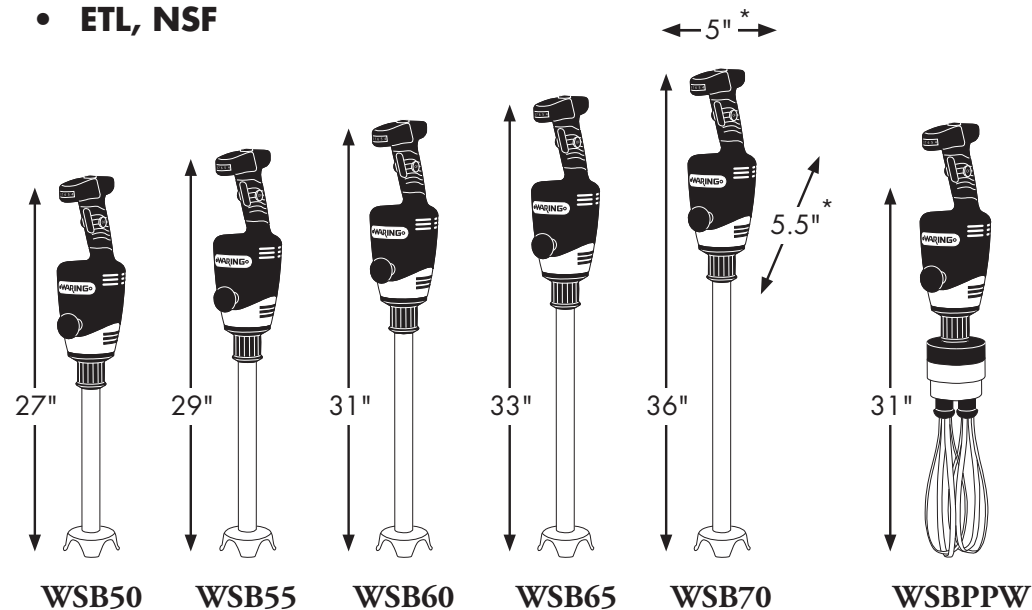

## Ordering Information

Description	Catalog #	Std Pkg.	Ship Wt. (Lbs.)	Cubic Feet	UPC Code
12" Big Stix® Immersion Blender	WSB50	2	9.5	1.70	040072002137
14" Big Stix® Immersion Blender	WSB55	2	9.75	1.90	040072002120
16" Big Stix® Immersion Blender	WSB60	2	10.0	2.10	040072002113
18" Big Stix® Immersion Blender	WSB65	2	10.25	2.30	040072002878
21" Big Stix® Immersion Blender	WSB70	2	10.38	2.60	040072002885
12" Stainless Steel Shaft	WSB50ST	6	2.5	1.59	040072002540
14" Stainless Steel Shaft	WSB55ST	6	2.75	1.96	040072002557
16" Stainless Steel Shaft	WSB60ST	6	3.0	2.17	040072002564
18" Stainless Steel Shaft	WSB65ST	6	3.25	2.38	040072002922
21" Stainless Steel Shaft	WSB70ST	6	3.38	2.70	040072002939
10" Big Stix® Whisk	WSBPPW	2	22.0	2.94	040072008184
10" Whisk Attachment	WSB2W	4	18.2	1.20	040072009242
2 Stainless Steel Whipping Paddles	WSBWP	10	1.5	0.07	040072008504
Bowl Clamp	WSBBC	1	4.0	0.13	040072006937
Wall Mount Hanger	WSB01	64	32.1	1.66	040072002380
Big Stix® Power Pack	WSBPP	2	7.0	1.27	040072002649

# Big Stik® Heavy-Duty Immersion Blenders

The high-efficiency variable speed motor that powers Waring's Big Stik® Immersion Blenders drives through the thickest ingredients to produce sauces, batters and soups in just minutes. Complete with rubberized comfort grip and second handle (patent pending), the lightweight, ergonomic design allows for safe and controlled operation during any job, large or small. The easily removable stainless steel shafts are available in five sizes (up to 21") and are completely sealed and dishwasher safe. With the Big Stik® line, you can mix, purée and emulsify up to 50 gallons. Blend smoothly, and carry the Big Stik®.

\* 5" width and 5.5" depth are the same for all five immersion blenders and whisk