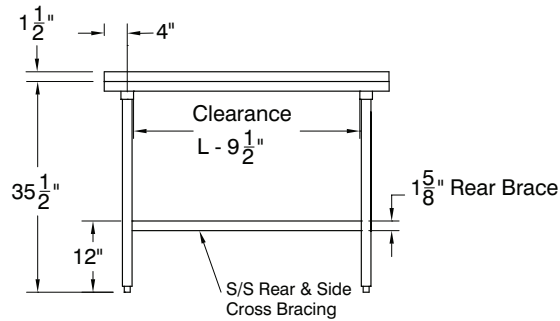

TFMSLAG SERIES - 1 1/2" Backsplash