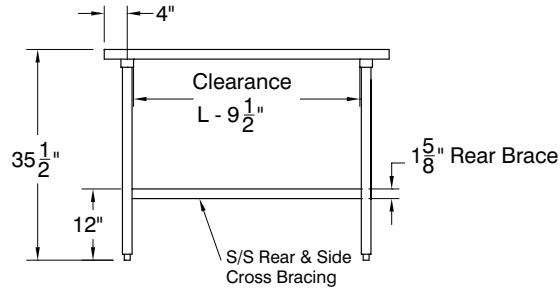

DETAILS and SPECIFICATIONS

TOL ± .500"

ALL DIMENSIONS ARE TYPICAL

TMSLAG SERIES - Flat Top