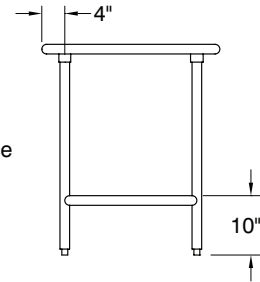

DETAILS and SPECIFICATIONS

TOL ± .500"

ALL DIMENSIONS ARE TYPICAL

TMSLAG SERIES - Flat Top