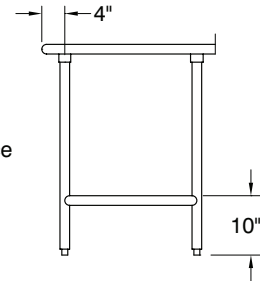

TFMSLAG SERIES - 1 1/2" Backsplash