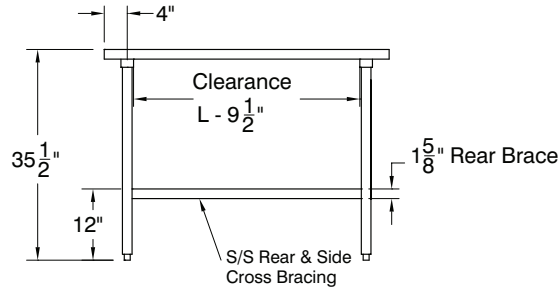

DETAILS and SPECIFICATIONS

TOL $\pm$ .500"

ALL DIMENSIONS ARE TYPICAL

TMSLAG SERIES - Flat Top