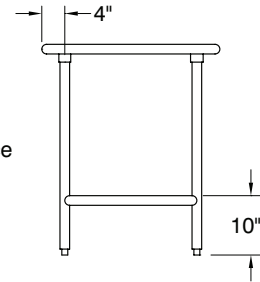

DETAILS and SPECIFICATIONS

TOL $\pm$ .500"

ALL DIMENSIONS ARE TYPICAL

TMSLAG SERIES - Flat Top