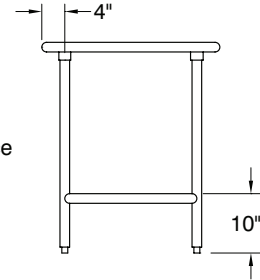

Gussets welded to support hat channels.

MATERIAL:

TOP: 16 gauge stainless steel type "304" series.

LEGS: 1 5/8" diameter tubular Stainless steel.
Stainless steel gussets. 1" adjustable stainless steel bullet feet.

L	Model #		WT.	Cu. Ft.	Model #	WT.	Cu. Ft.	
	FLAT TOP	1 1/2" SPLASH			5" SPLASH			
24" WIDE	24"	TMSLAG-242-X	TFMSLAG-242-X	36 lbs.	4	TKMSLAG-242-X	41 lbs.	6
	30"	TMSLAG-240-X	TFMSLAG-240-X	42 lbs.	4	TKMSLAG-240-X	47 lbs.	6
	36"	TMSLAG-243-X	TFMSLAG-243-X	47 lbs.	4	TKMSLAG-243-X	52 lbs.	6
	48"	TMSLAG-244-X	TFMSLAG-244-X	56 lbs.	6	TKMSLAG-244-X	62 lbs.	8
	60"	TMSLAG-245-X	TFMSLAG-245-X	64 lbs.	7	TKMSLAG-245-X	73 lbs.	10
	72"	TMSLAG-246-X	TFMSLAG-246-X	77 lbs.	8	TKMSLAG-246-X	84 lbs.	12
	84"	TMSLAG-247-X	TFMSLAG-247-X	86 lbs.	10	TKMSLAG-247-X	95 lbs.	14
	96"	TMSLAG-248-X*	TFMSLAG-248-X*	102 lbs.	11	TKMSLAG-248-X*	112 lbs.	16
30" WIDE	24"	TMSLAG-302-X	TFMSLAG-302-X	43 lbs.	5	TKMSLAG-302-X	47 lbs.	8
	30"	TMSLAG-300-X	TFMSLAG-300-X	53 lbs.	5	TKMSLAG-300-X	55 lbs.	8
	36"	TMSLAG-303-X	TFMSLAG-303-X	57 lbs.	5	TKMSLAG-303-X	62 lbs.	8
	48"	TMSLAG-304-X	TFMSLAG-304-X	69 lbs.	7	TKMSLAG-304-X	75 lbs.	10
	60"	TMSLAG-305-X	TFMSLAG-305-X	82 lbs.	8	TKMSLAG-305-X	89 lbs.	13
	72"	TMSLAG-306-X	TFMSLAG-306-X	94 lbs.	10	TKMSLAG-306-X	101 lbs.	15
	84"	TMSLAG-307-X	TFMSLAG-307-X	107 lbs.	12	TKMSLAG-307-X	115 lbs.	18
	96"	TMSLAG-308-X*	TFMSLAG-308-X*	126 lbs.	13	TKMSLAG-308-X*	136 lbs.	20

*All 8 ft. Tables Provided With 6 Legs

DETAILS and SPECIFICATIONS

TOL ± .500"

ALL DIMENSIONS ARE TYPICAL

TMSLAG SERIES - Flat Top

TFMSLAG SERIES - 1 1/2" Backsplash

TKMSLAG SERIES - 5" Backsplash