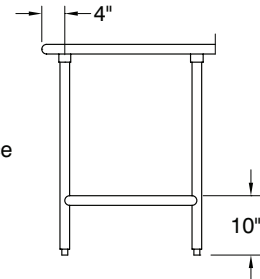

Gussets welded to support hat channels.

MATERIAL:

TOP: 16 gauge stainless steel type "304" series.

LEGS: 1 5/8" diameter tubular Stainless steel.
Stainless steel gussets. 1" adjustable stainless steel bullet feet.

L	Model #		WT.	Cu. Ft.	Model #	WT.	Cu. Ft.	
	FLAT TOP	1 1/2" SPLASH			5" SPLASH			
24" WIDE	24"	TMSLAG-242-X	TFMSLAG-242-X	36 lbs.	4	TKMSLAG-242-X	41 lbs.	6
	30"	TMSLAG-240-X	TFMSLAG-240-X	42 lbs.	4	TKMSLAG-240-X	47 lbs.	6
	36"	TMSLAG-243-X	TFMSLAG-243-X	47 lbs.	4	TKMSLAG-243-X	52 lbs.	6
	48"	TMSLAG-244-X	TFMSLAG-244-X	56 lbs.	6	TKMSLAG-244-X	62 lbs.	8
	60"	TMSLAG-245-X	TFMSLAG-245-X	64 lbs.	7	TKMSLAG-245-X	73 lbs.	10
	72"	TMSLAG-246-X	TFMSLAG-246-X	77 lbs.	8	TKMSLAG-246-X	84 lbs.	12
	84"	TMSLAG-247-X	TFMSLAG-247-X	86 lbs.	10	TKMSLAG-247-X	95 lbs.	14
	96"	TMSLAG-248-X*	TFMSLAG-248-X*	102 lbs.	11	TKMSLAG-248-X*	112 lbs.	16
30" WIDE	24"	TMSLAG-302-X	TFMSLAG-302-X	43 lbs.	5	TKMSLAG-302-X	47 lbs.	8
	30"	TMSLAG-300-X	TFMSLAG-300-X	53 lbs.	5	TKMSLAG-300-X	55 lbs.	8
	36"	TMSLAG-303-X	TFMSLAG-303-X	57 lbs.	5	TKMSLAG-303-X	62 lbs.	8
	48"	TMSLAG-304-X	TFMSLAG-304-X	69 lbs.	7	TKMSLAG-304-X	75 lbs.	10
	60"	TMSLAG-305-X	TFMSLAG-305-X	82 lbs.	8	TKMSLAG-305-X	89 lbs.	13
	72"	TMSLAG-306-X	TFMSLAG-306-X	94 lbs.	10	TKMSLAG-306-X	101 lbs.	15
	84"	TMSLAG-307-X	TFMSLAG-307-X	107 lbs.	12	TKMSLAG-307-X	115 lbs.	18
	96"	TMSLAG-308-X*	TFMSLAG-308-X*	126 lbs.	13	TKMSLAG-308-X*	136 lbs.	20

*All 8 ft. Tables Provided With 6 Legs

DETAILS and SPECIFICATIONS

TOL ± .500"

ALL DIMENSIONS ARE TYPICAL

TMSLAG SERIES - Flat Top

TFMSLAG SERIES - 1 1/2" Backsplash

TKMSLAG SERIES - 5" Backsplash