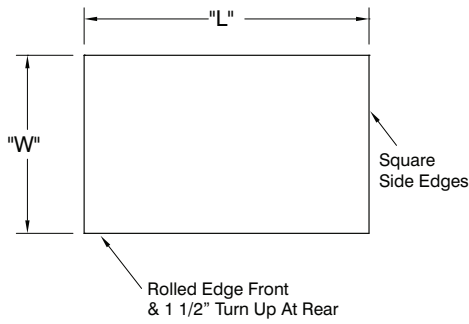

TKMSLAG: Top is furnished with 1 5/8" square bend on sides and 1 5/8" sanitary rolled rim on front with 5" Rear Splash.

Two hat-channels stud welded under tabletop to reinforce and maintain a level work surface.

L	Model #		WT.	Cu. Ft.	Model #	WT.	Cu. Ft.	
	FLAT TOP	1 1/2" SPLASH			5" SPLASH			
24" WIDE	24"	TMSLAG-242-X	TFMSLAG-242-X	36 lbs.	4	TKMSLAG-242-X	41 lbs.	6
	30"	TMSLAG-240-X	TFMSLAG-240-X	42 lbs.	4	TKMSLAG-240-X	47 lbs.	6
	36"	TMSLAG-243-X	TFMSLAG-243-X	47 lbs.	4	TKMSLAG-243-X	52 lbs.	6
	48"	TMSLAG-244-X	TFMSLAG-244-X	56 lbs.	6	TKMSLAG-244-X	62 lbs.	8
	60"	TMSLAG-245-X	TFMSLAG-245-X	64 lbs.	7	TKMSLAG-245-X	73 lbs.	10
	72"	TMSLAG-246-X	TFMSLAG-246-X	77 lbs.	8	TKMSLAG-246-X	84 lbs.	12
	84"	TMSLAG-247-X	TFMSLAG-247-X	86 lbs.	10	TKMSLAG-247-X	95 lbs.	14
	96"	TMSLAG-248-X*	TFMSLAG-248-X*	102 lbs.	11	TKMSLAG-248-X*	112 lbs.	16
30" WIDE	24"	TMSLAG-302-X	TFMSLAG-302-X	43 lbs.	5	TKMSLAG-302-X	47 lbs.	8
	30"	TMSLAG-300-X	TFMSLAG-300-X	53 lbs.	5	TKMSLAG-300-X	55 lbs.	8
	36"	TMSLAG-303-X	TFMSLAG-303-X	57 lbs.	5	TKMSLAG-303-X	62 lbs.	8
	48"	TMSLAG-304-X	TFMSLAG-304-X	69 lbs.	7	TKMSLAG-304-X	75 lbs.	10
	60"	TMSLAG-305-X	TFMSLAG-305-X	82 lbs.	8	TKMSLAG-305-X	89 lbs.	13
	72"	TMSLAG-306-X	TFMSLAG-306-X	94 lbs.	10	TKMSLAG-306-X	101 lbs.	15
	84"	TMSLAG-307-X	TFMSLAG-307-X	107 lbs.	12	TKMSLAG-307-X	115 lbs.	18
	96"	TMSLAG-308-X*	TFMSLAG-308-X*	126 lbs.	13	TKMSLAG-308-X*	136 lbs.	20

*All 8 ft. Tables Provided With 6 Legs

DETAILS and SPECIFICATIONS

TOL ± .500"

ALL DIMENSIONS ARE TYPICAL

TMSLAG SERIES - Flat Top

TFMSLAG SERIES - 1 1/2" Backsplash

TKMSLAG SERIES - 5" Backsplash