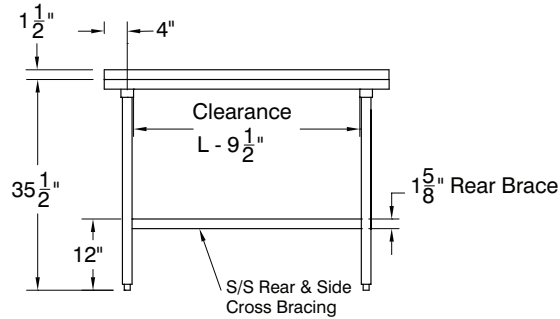

Gussets welded to support hat channels.

MATERIAL:

TOP: 16 gauge stainless steel type "304" series.

LEGS: 1 5/8" diameter tubular Stainless steel.
Stainless steel gussets. 1" adjustable stainless steel bullet feet.

L	Model #		WT.	Cu. Ft.	Model #	WT.	Cu. Ft.	
	FLAT TOP	1 1/2" SPLASH			5" SPLASH			
24" WIDE	24"	TMSLAG-242-X	TFMSLAG-242-X	36 lbs.	4	TKMSLAG-242-X	41 lbs.	6
	30"	TMSLAG-240-X	TFMSLAG-240-X	42 lbs.	4	TKMSLAG-240-X	47 lbs.	6
	36"	TMSLAG-243-X	TFMSLAG-243-X	47 lbs.	4	TKMSLAG-243-X	52 lbs.	6
	48"	TMSLAG-244-X	TFMSLAG-244-X	56 lbs.	6	TKMSLAG-244-X	62 lbs.	8
	60"	TMSLAG-245-X	TFMSLAG-245-X	64 lbs.	7	TKMSLAG-245-X	73 lbs.	10
	72"	TMSLAG-246-X	TFMSLAG-246-X	77 lbs.	8	TKMSLAG-246-X	84 lbs.	12
	84"	TMSLAG-247-X	TFMSLAG-247-X	86 lbs.	10	TKMSLAG-247-X	95 lbs.	14
	96"	TMSLAG-248-X*	TFMSLAG-248-X*	102 lbs.	11	TKMSLAG-248-X*	112 lbs.	16
30" WIDE	24"	TMSLAG-302-X	TFMSLAG-302-X	43 lbs.	5	TKMSLAG-302-X	47 lbs.	8
	30"	TMSLAG-300-X	TFMSLAG-300-X	53 lbs.	5	TKMSLAG-300-X	55 lbs.	8
	36"	TMSLAG-303-X	TFMSLAG-303-X	57 lbs.	5	TKMSLAG-303-X	62 lbs.	8
	48"	TMSLAG-304-X	TFMSLAG-304-X	69 lbs.	7	TKMSLAG-304-X	75 lbs.	10
	60"	TMSLAG-305-X	TFMSLAG-305-X	82 lbs.	8	TKMSLAG-305-X	89 lbs.	13
	72"	TMSLAG-306-X	TFMSLAG-306-X	94 lbs.	10	TKMSLAG-306-X	101 lbs.	15
	84"	TMSLAG-307-X	TFMSLAG-307-X	107 lbs.	12	TKMSLAG-307-X	115 lbs.	18
	96"	TMSLAG-308-X*	TFMSLAG-308-X*	126 lbs.	13	TKMSLAG-308-X*	136 lbs.	20

*All 8 ft. Tables Provided With 6 Legs

DETAILS and SPECIFICATIONS

TOL ± .500"

ALL DIMENSIONS ARE TYPICAL

TMSLAG SERIES - Flat Top

TFMSLAG SERIES - 1 1/2" Backsplash

TKMSLAG SERIES - 5" Backsplash