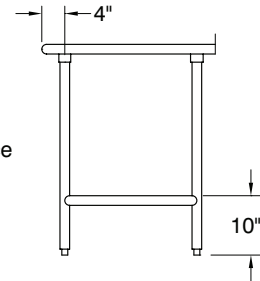

Gussets welded to support hat channels.

MATERIAL:

TOP: 16 gauge stainless steel type "304" series.

LEGS: 1 5/8" diameter tubular Stainless steel.
Stainless steel gussets. 1" adjustable stainless steel bullet feet.

L	Model #		WT.	Cu. Ft.	Model #		WT.	Cu. Ft.
	FLAT TOP	1 1/2" SPLASH			5" SPLASH			
24" WIDE	24"	TMSLAG-242-X	TFMSLAG-242-X	36 lbs.	4	TKMSLAG-242-X	41 lbs.	6
	30"	TMSLAG-240-X	TFMSLAG-240-X	42 lbs.	4	TKMSLAG-240-X	47 lbs.	6
	36"	TMSLAG-243-X	TFMSLAG-243-X	47 lbs.	4	TKMSLAG-243-X	52 lbs.	6
	48"	TMSLAG-244-X	TFMSLAG-244-X	56 lbs.	6	TKMSLAG-244-X	62 lbs.	8
	60"	TMSLAG-245-X	TFMSLAG-245-X	64 lbs.	7	TKMSLAG-245-X	73 lbs.	10
	72"	TMSLAG-246-X	TFMSLAG-246-X	77 lbs.	8	TKMSLAG-246-X	84 lbs.	12
	84"	TMSLAG-247-X	TFMSLAG-247-X	86 lbs.	10	TKMSLAG-247-X	95 lbs.	14
	96"	TMSLAG-248-X*	TFMSLAG-248-X*	102 lbs.	11	TKMSLAG-248-X*	112 lbs.	16
30" WIDE	24"	TMSLAG-302-X	TFMSLAG-302-X	43 lbs.	5	TKMSLAG-302-X	47 lbs.	8
	30"	TMSLAG-300-X	TFMSLAG-300-X	53 lbs.	5	TKMSLAG-300-X	55 lbs.	8
	36"	TMSLAG-303-X	TFMSLAG-303-X	57 lbs.	5	TKMSLAG-303-X	62 lbs.	8
	48"	TMSLAG-304-X	TFMSLAG-304-X	69 lbs.	7	TKMSLAG-304-X	75 lbs.	10
	60"	TMSLAG-305-X	TFMSLAG-305-X	82 lbs.	8	TKMSLAG-305-X	89 lbs.	13
	72"	TMSLAG-306-X	TFMSLAG-306-X	94 lbs.	10	TKMSLAG-306-X	101 lbs.	15
	84"	TMSLAG-307-X	TFMSLAG-307-X	107 lbs.	12	TKMSLAG-307-X	115 lbs.	18
	96"	TMSLAG-308-X*	TFMSLAG-308-X*	126 lbs.	13	TKMSLAG-308-X*	136 lbs.	20

*All 8 ft. Tables Provided With 6 Legs

DETAILS and SPECIFICATIONS

TOL ± .500"

ALL DIMENSIONS ARE TYPICAL

TMSLAG SERIES - Flat Top

TFMSLAG SERIES - 1 1/2" Backsplash

TKMSLAG SERIES - 5" Backsplash