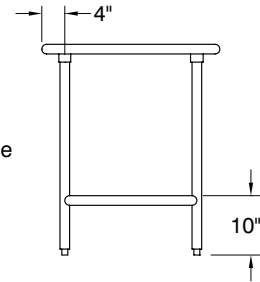

Gussets welded to support hat channels.

MATERIAL:

TOP: 16 gauge stainless steel type "304" series.

LEGS: 1 5/8" diameter tubular Stainless steel.
Stainless steel gussets. 1" adjustable stainless steel bullet feet.

L	Model #		WT.	Cu. Ft.	Model #		WT.	Cu. Ft.
	FLAT TOP	1 1/2" SPLASH			5" SPLASH			
24" WIDE	24"	TMSLAG-242-X	TFMSLAG-242-X	36 lbs.	4	TKMSLAG-242-X	41 lbs.	6
	30"	TMSLAG-240-X	TFMSLAG-240-X	42 lbs.	4	TKMSLAG-240-X	47 lbs.	6
	36"	TMSLAG-243-X	TFMSLAG-243-X	47 lbs.	4	TKMSLAG-243-X	52 lbs.	6
	48"	TMSLAG-244-X	TFMSLAG-244-X	56 lbs.	6	TKMSLAG-244-X	62 lbs.	8
	60"	TMSLAG-245-X	TFMSLAG-245-X	64 lbs.	7	TKMSLAG-245-X	73 lbs.	10
	72"	TMSLAG-246-X	TFMSLAG-246-X	77 lbs.	8	TKMSLAG-246-X	84 lbs.	12
	84"	TMSLAG-247-X	TFMSLAG-247-X	86 lbs.	10	TKMSLAG-247-X	95 lbs.	14
	96"	TMSLAG-248-X*	TFMSLAG-248-X*	102 lbs.	11	TKMSLAG-248-X*	112 lbs.	16
30" WIDE	24"	TMSLAG-302-X	TFMSLAG-302-X	43 lbs.	5	TKMSLAG-302-X	47 lbs.	8
	30"	TMSLAG-300-X	TFMSLAG-300-X	53 lbs.	5	TKMSLAG-300-X	55 lbs.	8
	36"	TMSLAG-303-X	TFMSLAG-303-X	57 lbs.	5	TKMSLAG-303-X	62 lbs.	8
	48"	TMSLAG-304-X	TFMSLAG-304-X	69 lbs.	7	TKMSLAG-304-X	75 lbs.	10
	60"	TMSLAG-305-X	TFMSLAG-305-X	82 lbs.	8	TKMSLAG-305-X	89 lbs.	13
	72"	TMSLAG-306-X	TFMSLAG-306-X	94 lbs.	10	TKMSLAG-306-X	101 lbs.	15
	84"	TMSLAG-307-X	TFMSLAG-307-X	107 lbs.	12	TKMSLAG-307-X	115 lbs.	18
	96"	TMSLAG-308-X*	TFMSLAG-308-X*	126 lbs.	13	TKMSLAG-308-X*	136 lbs.	20

*All 8 ft. Tables Provided With 6 Legs

DETAILS and SPECIFICATIONS

TOL ± .500"

ALL DIMENSIONS ARE TYPICAL

TMSLAG SERIES - Flat Top

TFMSLAG SERIES - 1 1/2" Backsplash

TKMSLAG SERIES - 5" Backsplash