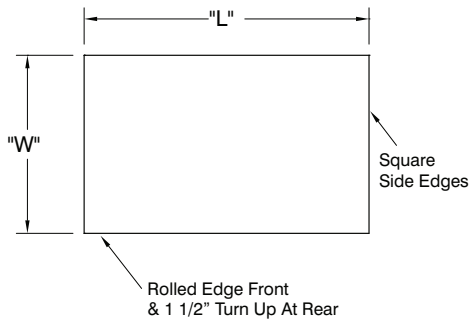

TKMSLAG: Top is furnished with 1 5/8" square bend on sides and 1 5/8" sanitary rolled rim on front with 5" Rear Splash.

Two hat-channels stud welded under tabletop to reinforce and maintain a level work surface.

L	Model #		WT.	Cu. Ft.	Model #		WT.	Cu. Ft.
	FLAT TOP	1 1/2" SPLASH			5" SPLASH			
24" WIDE	24"	TMSLAG-242-X	TFMSLAG-242-X	36 lbs.	4	TKMSLAG-242-X	41 lbs.	6
	30"	TMSLAG-240-X	TFMSLAG-240-X	42 lbs.	4	TKMSLAG-240-X	47 lbs.	6
	36"	TMSLAG-243-X	TFMSLAG-243-X	47 lbs.	4	TKMSLAG-243-X	52 lbs.	6
	48"	TMSLAG-244-X	TFMSLAG-244-X	56 lbs.	6	TKMSLAG-244-X	62 lbs.	8
	60"	TMSLAG-245-X	TFMSLAG-245-X	64 lbs.	7	TKMSLAG-245-X	73 lbs.	10
	72"	TMSLAG-246-X	TFMSLAG-246-X	77 lbs.	8	TKMSLAG-246-X	84 lbs.	12
	84"	TMSLAG-247-X	TFMSLAG-247-X	86 lbs.	10	TKMSLAG-247-X	95 lbs.	14
	96"	TMSLAG-248-X*	TFMSLAG-248-X*	102 lbs.	11	TKMSLAG-248-X*	112 lbs.	16
30" WIDE	24"	TMSLAG-302-X	TFMSLAG-302-X	43 lbs.	5	TKMSLAG-302-X	47 lbs.	8
	30"	TMSLAG-300-X	TFMSLAG-300-X	53 lbs.	5	TKMSLAG-300-X	55 lbs.	8
	36"	TMSLAG-303-X	TFMSLAG-303-X	57 lbs.	5	TKMSLAG-303-X	62 lbs.	8
	48"	TMSLAG-304-X	TFMSLAG-304-X	69 lbs.	7	TKMSLAG-304-X	75 lbs.	10
	60"	TMSLAG-305-X	TFMSLAG-305-X	82 lbs.	8	TKMSLAG-305-X	89 lbs.	13
	72"	TMSLAG-306-X	TFMSLAG-306-X	94 lbs.	10	TKMSLAG-306-X	101 lbs.	15
	84"	TMSLAG-307-X	TFMSLAG-307-X	107 lbs.	12	TKMSLAG-307-X	115 lbs.	18
	96"	TMSLAG-308-X*	TFMSLAG-308-X*	126 lbs.	13	TKMSLAG-308-X*	136 lbs.	20

*All 8 ft. Tables Provided With 6 Legs

DETAILS and SPECIFICATIONS

TOL ± .500"

ALL DIMENSIONS ARE TYPICAL

TMSLAG SERIES - Flat Top

TFMSLAG SERIES - 1 1/2" Backsplash

TKMSLAG SERIES - 5" Backsplash