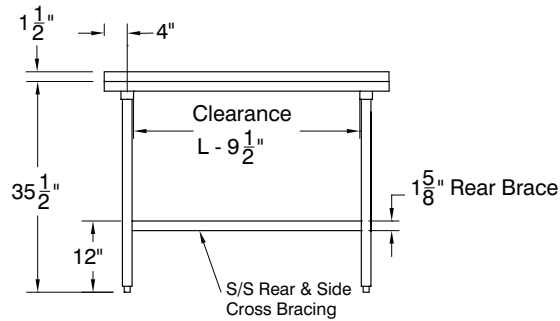

Gussets welded to support hat channels.

MATERIAL:

TOP: 16 gauge stainless steel type "304" series.

LEGS: 1 5/8" diameter tubular Stainless steel.
Stainless steel gussets. 1" adjustable stainless steel bullet feet.

L	Model #		WT.	Cu. Ft.	Model #		WT.	Cu. Ft.
	FLAT TOP	1 1/2" SPLASH			5" SPLASH			
24" WIDE	24"	TMSLAG-242-X	TFMSLAG-242-X	36 lbs.	4	TKMSLAG-242-X	41 lbs.	6
	30"	TMSLAG-240-X	TFMSLAG-240-X	42 lbs.	4	TKMSLAG-240-X	47 lbs.	6
	36"	TMSLAG-243-X	TFMSLAG-243-X	47 lbs.	4	TKMSLAG-243-X	52 lbs.	6
	48"	TMSLAG-244-X	TFMSLAG-244-X	56 lbs.	6	TKMSLAG-244-X	62 lbs.	8
	60"	TMSLAG-245-X	TFMSLAG-245-X	64 lbs.	7	TKMSLAG-245-X	73 lbs.	10
	72"	TMSLAG-246-X	TFMSLAG-246-X	77 lbs.	8	TKMSLAG-246-X	84 lbs.	12
	84"	TMSLAG-247-X	TFMSLAG-247-X	86 lbs.	10	TKMSLAG-247-X	95 lbs.	14
	96"	TMSLAG-248-X*	TFMSLAG-248-X*	102 lbs.	11	TKMSLAG-248-X*	112 lbs.	16
30" WIDE	24"	TMSLAG-302-X	TFMSLAG-302-X	43 lbs.	5	TKMSLAG-302-X	47 lbs.	8
	30"	TMSLAG-300-X	TFMSLAG-300-X	53 lbs.	5	TKMSLAG-300-X	55 lbs.	8
	36"	TMSLAG-303-X	TFMSLAG-303-X	57 lbs.	5	TKMSLAG-303-X	62 lbs.	8
	48"	TMSLAG-304-X	TFMSLAG-304-X	69 lbs.	7	TKMSLAG-304-X	75 lbs.	10
	60"	TMSLAG-305-X	TFMSLAG-305-X	82 lbs.	8	TKMSLAG-305-X	89 lbs.	13
	72"	TMSLAG-306-X	TFMSLAG-306-X	94 lbs.	10	TKMSLAG-306-X	101 lbs.	15
	84"	TMSLAG-307-X	TFMSLAG-307-X	107 lbs.	12	TKMSLAG-307-X	115 lbs.	18
	96"	TMSLAG-308-X*	TFMSLAG-308-X*	126 lbs.	13	TKMSLAG-308-X*	136 lbs.	20

*All 8 ft. Tables Provided With 6 Legs

DETAILS and SPECIFICATIONS

TOL ± .500"

ALL DIMENSIONS ARE TYPICAL

TMSLAG SERIES - Flat Top

TFMSLAG SERIES - 1 1/2" Backsplash

TKMSLAG SERIES - 5" Backsplash