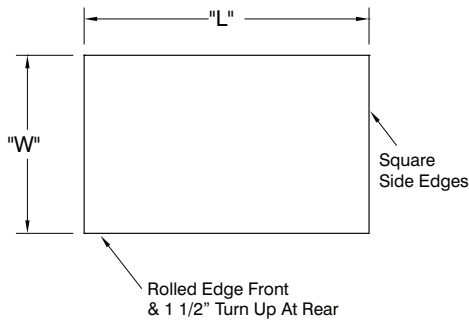

TKMSLAG: Top is furnished with 1 5/8" square bend on sides and 1 5/8" sanitary rolled rim on front with 5" Rear Splash.

Two hat-channels stud welded under tabletop to reinforce and maintain a level work surface.

L	Model #		WT.	Cu. Ft.	Model #		WT.	Cu. Ft.
	FLAT TOP	1 1/2" SPLASH			5" SPLASH			
24" WIDE	24"	TMSLAG-242-X	TFMSLAG-242-X	36 lbs.	4	TKMSLAG-242-X	41 lbs.	6
	30"	TMSLAG-240-X	TFMSLAG-240-X	42 lbs.	4	TKMSLAG-240-X	47 lbs.	6
	36"	TMSLAG-243-X	TFMSLAG-243-X	47 lbs.	4	TKMSLAG-243-X	52 lbs.	6
	48"	TMSLAG-244-X	TFMSLAG-244-X	56 lbs.	6	TKMSLAG-244-X	62 lbs.	8
	60"	TMSLAG-245-X	TFMSLAG-245-X	64 lbs.	7	TKMSLAG-245-X	73 lbs.	10
	72"	TMSLAG-246-X	TFMSLAG-246-X	77 lbs.	8	TKMSLAG-246-X	84 lbs.	12
	84"	TMSLAG-247-X	TFMSLAG-247-X	86 lbs.	10	TKMSLAG-247-X	95 lbs.	14
	96"	TMSLAG-248-X*	TFMSLAG-248-X*	102 lbs.	11	TKMSLAG-248-X*	112 lbs.	16
30" WIDE	24"	TMSLAG-302-X	TFMSLAG-302-X	43 lbs.	5	TKMSLAG-302-X	47 lbs.	8
	30"	TMSLAG-300-X	TFMSLAG-300-X	53 lbs.	5	TKMSLAG-300-X	55 lbs.	8
	36"	TMSLAG-303-X	TFMSLAG-303-X	57 lbs.	5	TKMSLAG-303-X	62 lbs.	8
	48"	TMSLAG-304-X	TFMSLAG-304-X	69 lbs.	7	TKMSLAG-304-X	75 lbs.	10
	60"	TMSLAG-305-X	TFMSLAG-305-X	82 lbs.	8	TKMSLAG-305-X	89 lbs.	13
	72"	TMSLAG-306-X	TFMSLAG-306-X	94 lbs.	10	TKMSLAG-306-X	101 lbs.	15
	84"	TMSLAG-307-X	TFMSLAG-307-X	107 lbs.	12	TKMSLAG-307-X	115 lbs.	18
	96"	TMSLAG-308-X*	TFMSLAG-308-X*	126 lbs.	13	TKMSLAG-308-X*	136 lbs.	20

*All 8 ft. Tables Provided With 6 Legs

DETAILS and SPECIFICATIONS

TOL \pm .500"

ALL DIMENSIONS ARE TYPICAL

TMSLAG SERIES - Flat Top

TFMSLAG SERIES - 1 1/2" Backsplash

TKMSLAG SERIES - 5" Backsplash