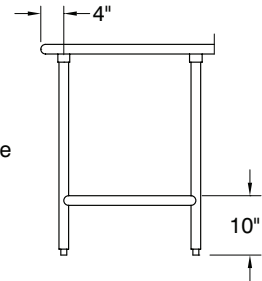

Gussets welded to support hat channels.

MATERIAL:

TOP: 16 gauge stainless steel type "304" series.

LEGS: 1 5/8" diameter tubular Stainless steel.
Stainless steel gussets. 1" adjustable stainless steel bullet feet.

L	Model #		WT.	Cu. Ft.	Model #		WT.	Cu. Ft.
	FLAT TOP	1 1/2" SPLASH			5" SPLASH			
24" WIDE	24"	TMSLAG-242-X	TFMSLAG-242-X	36 lbs.	4	TKMSLAG-242-X	41 lbs.	6
	30"	TMSLAG-240-X	TFMSLAG-240-X	42 lbs.	4	TKMSLAG-240-X	47 lbs.	6
	36"	TMSLAG-243-X	TFMSLAG-243-X	47 lbs.	4	TKMSLAG-243-X	52 lbs.	6
	48"	TMSLAG-244-X	TFMSLAG-244-X	56 lbs.	6	TKMSLAG-244-X	62 lbs.	8
	60"	TMSLAG-245-X	TFMSLAG-245-X	64 lbs.	7	TKMSLAG-245-X	73 lbs.	10
	72"	TMSLAG-246-X	TFMSLAG-246-X	77 lbs.	8	TKMSLAG-246-X	84 lbs.	12
	84"	TMSLAG-247-X	TFMSLAG-247-X	86 lbs.	10	TKMSLAG-247-X	95 lbs.	14
	96"	TMSLAG-248-X*	TFMSLAG-248-X*	102 lbs.	11	TKMSLAG-248-X*	112 lbs.	16
30" WIDE	24"	TMSLAG-302-X	TFMSLAG-302-X	43 lbs.	5	TKMSLAG-302-X	47 lbs.	8
	30"	TMSLAG-300-X	TFMSLAG-300-X	53 lbs.	5	TKMSLAG-300-X	55 lbs.	8
	36"	TMSLAG-303-X	TFMSLAG-303-X	57 lbs.	5	TKMSLAG-303-X	62 lbs.	8
	48"	TMSLAG-304-X	TFMSLAG-304-X	69 lbs.	7	TKMSLAG-304-X	75 lbs.	10
	60"	TMSLAG-305-X	TFMSLAG-305-X	82 lbs.	8	TKMSLAG-305-X	89 lbs.	13
	72"	TMSLAG-306-X	TFMSLAG-306-X	94 lbs.	10	TKMSLAG-306-X	101 lbs.	15
	84"	TMSLAG-307-X	TFMSLAG-307-X	107 lbs.	12	TKMSLAG-307-X	115 lbs.	18
	96"	TMSLAG-308-X*	TFMSLAG-308-X*	126 lbs.	13	TKMSLAG-308-X*	136 lbs.	20

*All 8 ft. Tables Provided With 6 Legs

DETAILS and SPECIFICATIONS

TOL \pm .500"

ALL DIMENSIONS ARE TYPICAL

TMSLAG SERIES - Flat Top

TFMSLAG SERIES - 1 1/2" Backsplash

TKMSLAG SERIES - 5" Backsplash