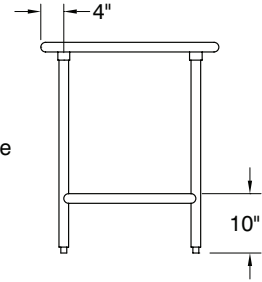

Gussets welded to support hat channels.

MATERIAL:

TOP: 16 gauge stainless steel type "304" series.

LEGS: 1 5/8" diameter tubular Stainless steel.
Stainless steel gussets. 1" adjustable stainless steel bullet feet.

L	Model #		WT.	Cu. Ft.	Model #		WT.	Cu. Ft.
	FLAT TOP	1 1/2" SPLASH			5" SPLASH			
24" WIDE	24"	TMSLAG-242-X	TFMSLAG-242-X	36 lbs.	4	TKMSLAG-242-X	41 lbs.	6
	30"	TMSLAG-240-X	TFMSLAG-240-X	42 lbs.	4	TKMSLAG-240-X	47 lbs.	6
	36"	TMSLAG-243-X	TFMSLAG-243-X	47 lbs.	4	TKMSLAG-243-X	52 lbs.	6
	48"	TMSLAG-244-X	TFMSLAG-244-X	56 lbs.	6	TKMSLAG-244-X	62 lbs.	8
	60"	TMSLAG-245-X	TFMSLAG-245-X	64 lbs.	7	TKMSLAG-245-X	73 lbs.	10
	72"	TMSLAG-246-X	TFMSLAG-246-X	77 lbs.	8	TKMSLAG-246-X	84 lbs.	12
	84"	TMSLAG-247-X	TFMSLAG-247-X	86 lbs.	10	TKMSLAG-247-X	95 lbs.	14
	96"	TMSLAG-248-X*	TFMSLAG-248-X*	102 lbs.	11	TKMSLAG-248-X*	112 lbs.	16
30" WIDE	24"	TMSLAG-302-X	TFMSLAG-302-X	43 lbs.	5	TKMSLAG-302-X	47 lbs.	8
	30"	TMSLAG-300-X	TFMSLAG-300-X	53 lbs.	5	TKMSLAG-300-X	55 lbs.	8
	36"	TMSLAG-303-X	TFMSLAG-303-X	57 lbs.	5	TKMSLAG-303-X	62 lbs.	8
	48"	TMSLAG-304-X	TFMSLAG-304-X	69 lbs.	7	TKMSLAG-304-X	75 lbs.	10
	60"	TMSLAG-305-X	TFMSLAG-305-X	82 lbs.	8	TKMSLAG-305-X	89 lbs.	13
	72"	TMSLAG-306-X	TFMSLAG-306-X	94 lbs.	10	TKMSLAG-306-X	101 lbs.	15
	84"	TMSLAG-307-X	TFMSLAG-307-X	107 lbs.	12	TKMSLAG-307-X	115 lbs.	18
	96"	TMSLAG-308-X*	TFMSLAG-308-X*	126 lbs.	13	TKMSLAG-308-X*	136 lbs.	20

*All 8 ft. Tables Provided With 6 Legs

DETAILS and SPECIFICATIONS

TOL \pm .500"

ALL DIMENSIONS ARE TYPICAL

TMSLAG SERIES - Flat Top

TFMSLAG SERIES - 1 1/2" Backsplash

TKMSLAG SERIES - 5" Backsplash