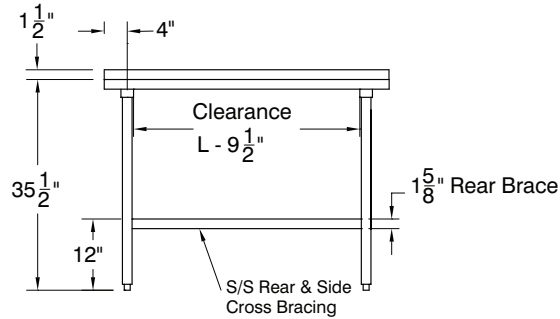

Gussets welded to support hat channels.

MATERIAL:

TOP: 16 gauge stainless steel type "304" series.

LEGS: 1 5/8" diameter tubular Stainless steel.
Stainless steel gussets. 1" adjustable stainless steel bullet feet.

L	Model #		WT.	Cu. Ft.	Model #		WT.	Cu. Ft.
	FLAT TOP	1 1/2" SPLASH			5" SPLASH			
24" WIDE	24"	TMSLAG-242-X	TFMSLAG-242-X	36 lbs.	4	TKMSLAG-242-X	41 lbs.	6
	30"	TMSLAG-240-X	TFMSLAG-240-X	42 lbs.	4	TKMSLAG-240-X	47 lbs.	6
	36"	TMSLAG-243-X	TFMSLAG-243-X	47 lbs.	4	TKMSLAG-243-X	52 lbs.	6
	48"	TMSLAG-244-X	TFMSLAG-244-X	56 lbs.	6	TKMSLAG-244-X	62 lbs.	8
	60"	TMSLAG-245-X	TFMSLAG-245-X	64 lbs.	7	TKMSLAG-245-X	73 lbs.	10
	72"	TMSLAG-246-X	TFMSLAG-246-X	77 lbs.	8	TKMSLAG-246-X	84 lbs.	12
	84"	TMSLAG-247-X	TFMSLAG-247-X	86 lbs.	10	TKMSLAG-247-X	95 lbs.	14
	96"	TMSLAG-248-X*	TFMSLAG-248-X*	102 lbs.	11	TKMSLAG-248-X*	112 lbs.	16
30" WIDE	24"	TMSLAG-302-X	TFMSLAG-302-X	43 lbs.	5	TKMSLAG-302-X	47 lbs.	8
	30"	TMSLAG-300-X	TFMSLAG-300-X	53 lbs.	5	TKMSLAG-300-X	55 lbs.	8
	36"	TMSLAG-303-X	TFMSLAG-303-X	57 lbs.	5	TKMSLAG-303-X	62 lbs.	8
	48"	TMSLAG-304-X	TFMSLAG-304-X	69 lbs.	7	TKMSLAG-304-X	75 lbs.	10
	60"	TMSLAG-305-X	TFMSLAG-305-X	82 lbs.	8	TKMSLAG-305-X	89 lbs.	13
	72"	TMSLAG-306-X	TFMSLAG-306-X	94 lbs.	10	TKMSLAG-306-X	101 lbs.	15
	84"	TMSLAG-307-X	TFMSLAG-307-X	107 lbs.	12	TKMSLAG-307-X	115 lbs.	18
	96"	TMSLAG-308-X*	TFMSLAG-308-X*	126 lbs.	13	TKMSLAG-308-X*	136 lbs.	20

*All 8 ft. Tables Provided With 6 Legs

DETAILS and SPECIFICATIONS

TOL \pm .500"

ALL DIMENSIONS ARE TYPICAL

TMSLAG SERIES - Flat Top

TFMSLAG SERIES - 1 1/2" Backsplash

TKMSLAG SERIES - 5" Backsplash