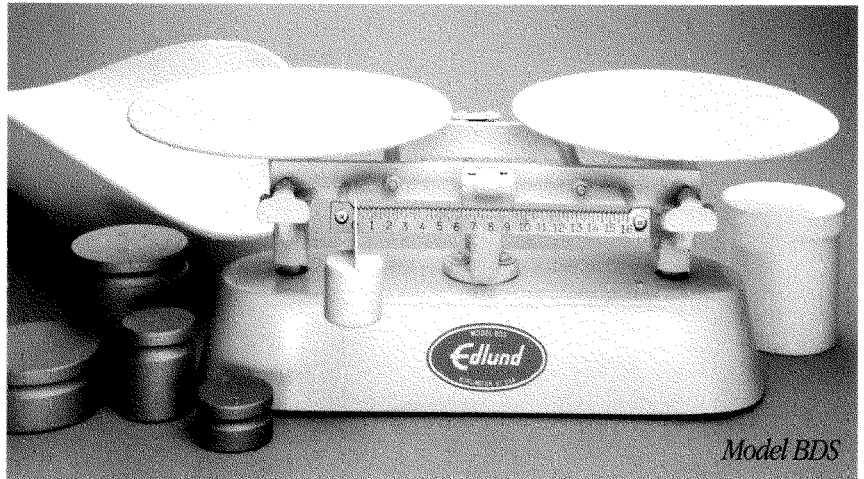

Choose from either the deluxe or standard models, both available in 8 lb. or 16 lb. capacities. The standard model BDS design is a proven performer. Model BDSS incorporates all the features of the standard model plus stainless steel platters, poise, and beam and rubber footpads. Made in U.S.A.

Specifications:

- Model BDSS/BDS 8 lb x 1/4 oz. capacity
- Model BDSS/BDS 4Kg metric 4Kg x 56m capacity
- Model BDSS/BDS 16 lb. x 1/4 oz. capacity
- Model BDSS/BDS 8Kg metric 8Kg x 56m capacity

Scale Dimensions:

- Platters, 9" diameter
- 19-3/4" x 7-1/2" x 9"

Shipping Weight:

- Model BDSS/BDS 8(4Kg) 29 lbs.
- Model BDSS/BDS 16(8Kg) 37 lbs.

Shipping Dimensions:

- 22-3/8" x 12-7/8" x 14-1/4"

*Model BDS*

Both versions come complete with over-sized footed plastic scoop, counterweight and full set of measuring weights.