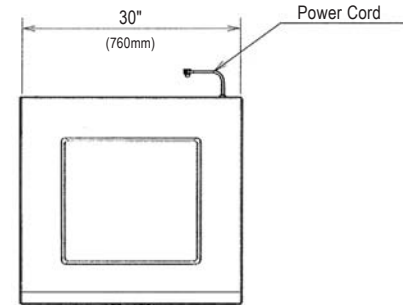

Item # 13051

DIMENSIONS

W x D x H

DM-200B

30 x 28 x 36^{3/8}

SD-200

30 x 28 x 32^{13/16}

DM-200
Countertop

Two Year - Parts & Labor on dispenser.

Hoshizaki

DM-200B ICE AND WATER DISPENSER

DIMENSIONS

W x D x H
DM-200B
 30 x 28 x 36^{3/8}
SD-200
 30 x 28 x 32^{13/16}

- Ice and water dispenser
- Optional stand with locking doors

SPECIFICATIONS

Model Number	Amperage	Min. Circuit Ampacity	Shipping Weight
DM-200B	1.4	15 A	240 lbs.
SD-200	N/A	N/A	125 lbs.

FRONT VIEW

TOP VIEW

REAR VIEW

SIDE VIEW

SD-200

ELECTRICAL & PLUMBING/DM-200B