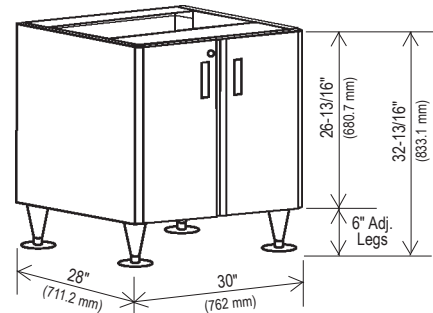

Item # 13051

DIMENSIONS

W x D x H

DM-200B

30 x 28 x 36^{3/8}

SD-200

30 x 28 x 32^{13/16}

DM-200
Countertop

Two Year - Parts & Labor on dispenser.

Hoshizaki

DM-200B ICE AND WATER DISPENSER

DIMENSIONS

W x D x H
DM-200B
 30 x 28 x 36^{3/8}
SD-200
 30 x 28 x 32^{13/16}

- Ice and water dispenser
- Optional stand with locking doors

SPECIFICATIONS

Model Number	Amperage	Min. Circuit Ampacity	Shipping Weight
DM-200B	1.4	15 A	240 lbs.
SD-200	N/A	N/A	125 lbs.

FRONT VIEW

TOP VIEW

REAR VIEW

SIDE VIEW

SD-200

ELECTRICAL & PLUMBING/DM-200B