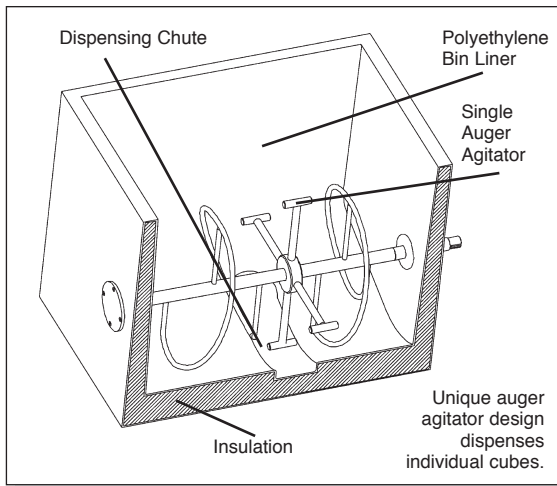

Two Year - Parts & Labor on dispenser.

Hoshizaki

DM-200B ICE AND WATER DISPENSER

DIMENSIONS

W x D x H
DM-200B
 30 x 28 x 36^{3/8}
SD-200
 30 x 28 x 32^{13/16}

- Ice and water dispenser
- Optional stand with locking doors

SPECIFICATIONS

Model Number	Amperage	Min. Circuit Ampacity	Shipping Weight
DM-200B	1.4	15 A	240 lbs.
SD-200	N/A	N/A	125 lbs.

FRONT VIEW

TOP VIEW

REAR VIEW

SIDE VIEW

SD-200

ELECTRICAL & PLUMBING/DM-200B

- 115-120V/60/1
- 3/4" FPT drain
- 1/2" FPT water inlet

OPTIONS

- 4" leg kit
- Top Kit (HS-2036) - to accommodate KM-320M, KM-501M or KM-650M ice machines

© HOSHIZAKI AMERICA, INC.

618 Hwy. 74 S., Peachtree City, GA 30269