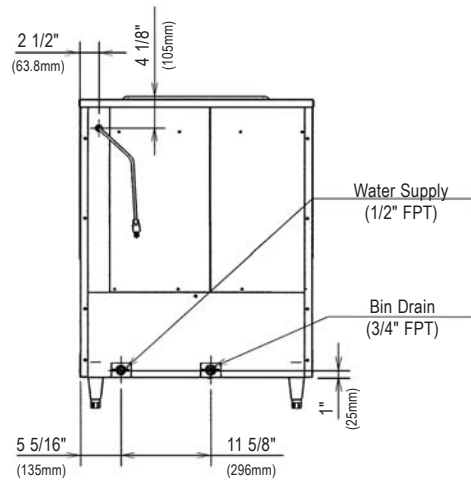

Item # 13051

DIMENSIONS

W x D x H

DM-200B

30 x 28 x 36^{3/8}

SD-200

30 x 28 x 32^{13/16}

DM-200
Countertop

Two Year - Parts & Labor on dispenser.

Hoshizaki

DM-200B ICE AND WATER DISPENSER

DIMENSIONS

W x D x H
DM-200B
 30 x 28 x 36^{3/8}
SD-200
 30 x 28 x 32^{13/16}

- Ice and water dispenser
- Optional stand with locking doors

SPECIFICATIONS

Model Number	Amperage	Min. Circuit Ampacity	Shipping Weight
DM-200B	1.4	15 A	240 lbs.
SD-200	N/A	N/A	125 lbs.

FRONT VIEW

TOP VIEW

REAR VIEW

SIDE VIEW

SD-200

ELECTRICAL & PLUMBING/DM-200B

- 115-120V/60/1
- 3/4" FPT drain
- 1/2" FPT water inlet

OPTIONS

- 4" leg kit
- Top Kit (HS-2036) - to accommodate KM-320M, KM-501M or KM-650M ice machines

© HOSHIZAKI AMERICA, INC.

618 Hwy. 74 S., Peachtree City, GA 30269