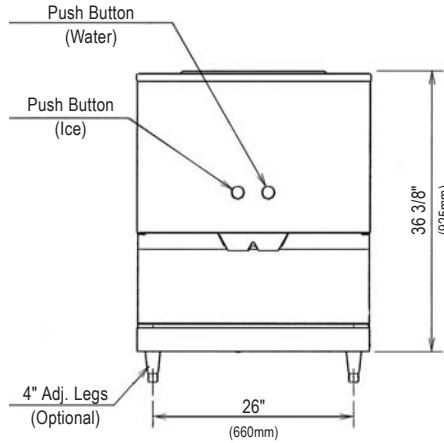

Item # 13051

DIMENSIONS

W x D x H

DM-200B

30 x 28 x 36^{3/8}

SD-200

30 x 28 x 32^{13/16}

DM-200
Countertop

Two Year - Parts & Labor on dispenser.

Hoshizaki

DM-200B ICE AND WATER DISPENSER

DIMENSIONS

W x D x H
DM-200B
 30 x 28 x 36^{3/8}
SD-200
 30 x 28 x 32^{13/16}

- Ice and water dispenser
- Optional stand with locking doors

SPECIFICATIONS

Model Number	Amperage	Min. Circuit Ampacity	Shipping Weight
DM-200B	1.4	15 A	240 lbs.
SD-200	N/A	N/A	125 lbs.

FRONT VIEW

TOP VIEW

REAR VIEW

SIDE VIEW

SD-200

ELECTRICAL & PLUMBING/DM-200B