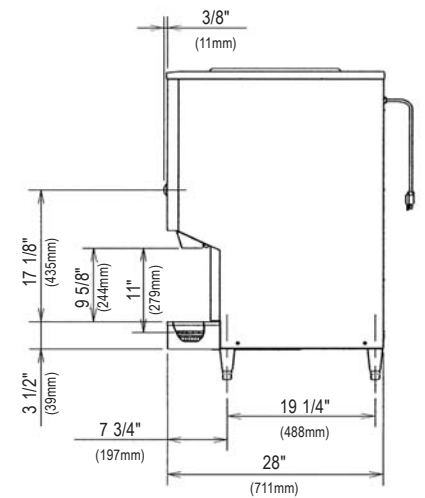

Item # 13051

DIMENSIONS

W x D x H

DM-200B

30 x 28 x 36^{3/8}

SD-200

30 x 28 x 32^{13/16}

DM-200
Countertop

Two Year - Parts & Labor on dispenser.

Hoshizaki

DM-200B ICE AND WATER DISPENSER

DIMENSIONS

W x D x H
DM-200B
 30 x 28 x 36^{3/8}
SD-200
 30 x 28 x 32^{13/16}

- Ice and water dispenser
- Optional stand with locking doors

SPECIFICATIONS

Model Number	Amperage	Min. Circuit Ampacity	Shipping Weight
DM-200B	1.4	15 A	240 lbs.
SD-200	N/A	N/A	125 lbs.

FRONT VIEW

TOP VIEW

REAR VIEW

SIDE VIEW

SD-200

ELECTRICAL & PLUMBING/DM-200B