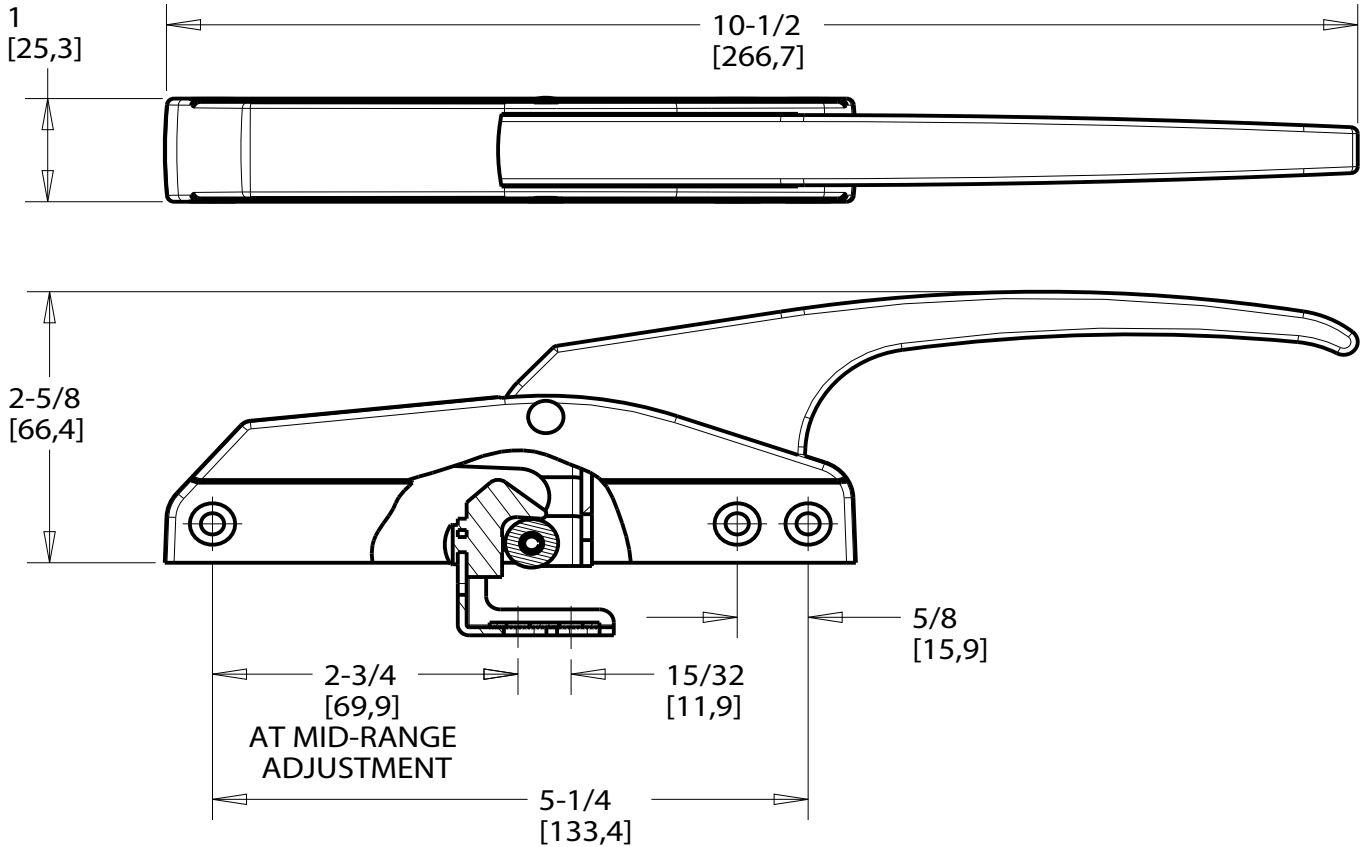

0174 UNIVERSAL EDGEMOUNT MECHANICAL

Model	Description
0174000004	Straight Handle, Non-locking
0174B00004	Offset Handle, Non-locking
0174B00014	Hi-Temp Latch with Brass Roller, Offset Handle with Plastic Sleeve
0174C00004	Straight Handle, Cylinder Lock
0174BC0004	Offset Handle, Cylinder Lock
0174C00012	Cylinder Kit for No. 174
PACKAGING: 50 per carton.	
WEIGHT: 75 lb. (34.5kg) per carton	
Cylinder locks may be keyed alike or differently. 5 key changes available..	