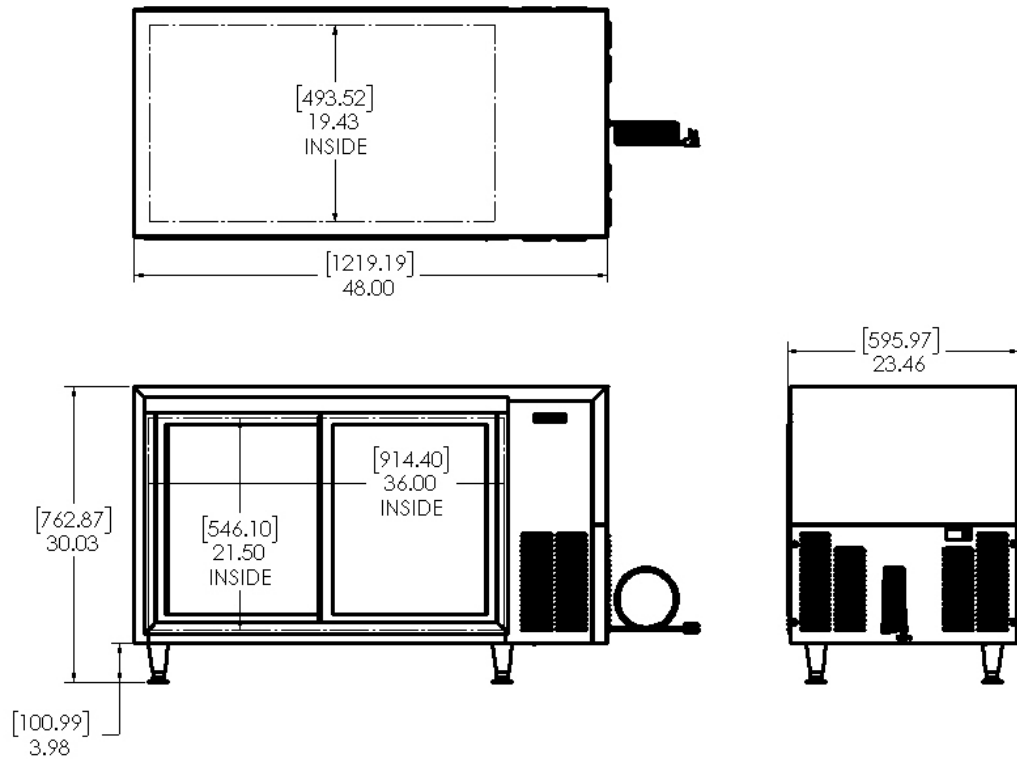

### Standard Features

- Exterior stainless steel with galvanized bottom reduces risk of corrosion.
- Interior aluminum, coved corners and finished edges for easy cleaning.
- Environmentally friendly polyurethane foamed-in-place insulation for maximum strength and durability.
- Supplied with adjustable 4" legs. Also can be wall mounted.
- Standard 8 foot 3 wire power cord with NEMA 5-15P plug.
- Double pane, vapor sealed, self-closing glass doors on roller bearings for smooth operation. Easily removed for cleaning.
- Adjustable temperature control mounted on the side for easy access.
- CFE-free, hermetically sealed, high efficiency, self contained refrigeration system with automatic defrost and forced air circulation.
- Adjustable shelves are hand dipped, not sprayed, providing double thick epoxy coating for superior durability and smooth finish. Adjustable in 1/2" increments on stainless steel pilasters.
- Automatic condensate evaporator means no plumbing or floor drains.
- Optional wall mount kit #10314-50 available for SKRM48-RGUS10.
- Limited Warranty: 1-year labor, 1-year parts, 5-year compressor (part only), 90-days replacement parts. Warranty is determined by the original equipment manufacturing date for general market.\*

## Dimensions

Model Number	Width in (mm)	Height in (mm)	Depth in (mm)	Gross Shipping Weight lb (kg)	Unit Net Weight lb (kg)	Shipping cu ft (cu m)	Additional Features
SKRM48-RGUS10	48 (1219.19)	30.03 (762.87)	23.46 (595.97)	245 (111.13)	230 (104.33)	36.50 (1.03)	Mirrored Effect
SKRM48-RPUS10	48 (1219.19)	30.04 (762.87)	23.46 (595.97)	245 (111.13)	230 (104.33)	36.50 (1.03)	Pass Through