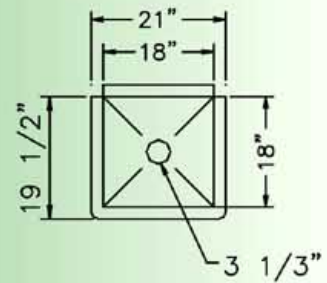

High Quality 304 Stainless Steel

TSA-1-N

TSA-1-L1

..... ONE COMPARTMENT SINK

(UNIT : INCH)

Model	Ga.	Bowl Size			Overall Size			Shipping wt.	List Price
		W	L	H	W	L	H		
TSA-1-12-L1	18	18	18	12	24	40	44 1/2	47	760.70
TSA-1-12-R1	18	18	18	12	24	40	44 1/2	47	760.70
TSA-1-14-L2	18	18	18	14	24	44 1/4	44 1/2	50	780.21
TSA-1-14-R2	18	18	18	14	24	44 1/2	44 1/2	50	780.21
TSA-1-D1	18	18	18	11	24	54 1/2	44 1/2	54	838.72
TSA-1-L1	18	18	18	11	24	40	44 1/2	46	678.71
TSA-1-DL	18	18	18	11	24	40	44 1/2	46	819.22
TSA-1MOP	18	18	18	13	21 1/2	21	44 1/2	30	424.67
TSA-1-N	18	18	18	13	21 1/2	21	44 1/2	30	473.96
TSA-1-R1	18	18	18	11	24	40	44 1/2	46	678.71
TSB-1-D2	16	24	24	14	29	72 1/4	44 1/2	88	1,244.43
TSB-1-L2	16	24	24	14	29	50	44 1/2	73	1,088.39
TSB-1-N	16	24	24	14	27 1/4	27	44 1/2	40	682.50
TSB-1-R2	16	24	24	14	29	50	44 1/2	73	1,088.39
TSC-1-N	16	18	21	14	26 1/5	21	44 1/2	35	698.29

TSS-1-P VIEW

..... HAND SINK

(UNIT : INCH)

Model	Ga.	Bowl Size			Overall Size			Shipping wt.	List Price
		W	L	H	W	L	H		
TSS-1-H	18	14	10	14	15	17	14	5	182.00

TSS-1-H VIEW