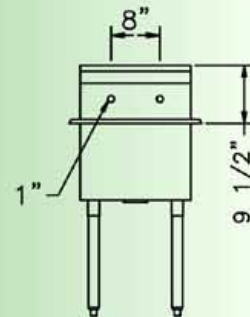

High Quality 304 Stainless Steel

TSA-1-N

TSA-1-L1

..... ONE COMPARTMENT SINK

(UNIT : INCH)

Model	Ga.	Bowl Size			Overall Size			Shipping wt.	List Price
		W	L	H	W	L	H		
TSA-1-12-L1	18	18	18	12	24	40	44 1/2	47	760.70
TSA-1-12-R1	18	18	18	12	24	40	44 1/2	47	760.70
TSA-1-14-L2	18	18	18	14	24	44 1/4	44 1/2	50	780.21
TSA-1-14-R2	18	18	18	14	24	44 1/2	44 1/2	50	780.21
TSA-1-D1	18	18	18	11	24	54 1/2	44 1/2	54	838.72
TSA-1-L1	18	18	18	11	24	40	44 1/2	46	678.71
TSA-1-DL	18	18	18	11	24	40	44 1/2	46	819.22
TSA-1MOP	18	18	18	13	21 1/2	21	44 1/2	30	424.67
TSA-1-N	18	18	18	13	21 1/2	21	44 1/2	30	473.96
TSA-1-R1	18	18	18	11	24	40	44 1/2	46	678.71
TSB-1-D2	16	24	24	14	29	72 1/4	44 1/2	88	1,244.43
TSB-1-L2	16	24	24	14	29	50	44 1/2	73	1,088.39
TSB-1-N	16	24	24	14	27 1/4	27	44 1/2	40	682.50
TSB-1-R2	16	24	24	14	29	50	44 1/2	73	1,088.39
TSC-1-N	16	18	21	14	26 1/5	21	44 1/2	35	698.29

TSS-1-P VIEW

..... HAND SINK

(UNIT : INCH)

Model	Ga.	Bowl Size			Overall Size			Shipping wt.	List Price
		W	L	H	W	L	H		
TSS-1-H	18	14	10	14	15	17	14	5	182.00

TSS-1-H VIEW