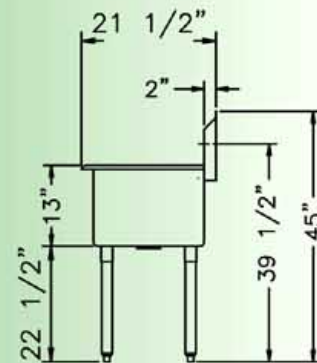

High Quality 304 Stainless Steel

TSA-1-N

TSA-1-L1

..... ONE COMPARTMENT SINK

(UNIT : INCH)

Model	Ga.	Bowl Size			Overall Size			Shipping wt.	List Price
		W	L	H	W	L	H		
TSA-1-12-L1	18	18	18	12	24	40	44 1/2	47	760.70
TSA-1-12-R1	18	18	18	12	24	40	44 1/2	47	760.70
TSA-1-14-L2	18	18	18	14	24	44 1/4	44 1/2	50	780.21
TSA-1-14-R2	18	18	18	14	24	44 1/2	44 1/2	50	780.21
TSA-1-D1	18	18	18	11	24	54 1/2	44 1/2	54	838.72
TSA-1-L1	18	18	18	11	24	40	44 1/2	46	678.71
TSA-1-DL	18	18	18	11	24	40	44 1/2	46	819.22
TSA-1MOP	18	18	18	13	21 1/2	21	44 1/2	30	424.67
TSA-1-N	18	18	18	13	21 1/2	21	44 1/2	30	473.96
TSA-1-R1	18	18	18	11	24	40	44 1/2	46	678.71
TSB-1-D2	16	24	24	14	29	72 1/4	44 1/2	88	1,244.43
TSB-1-L2	16	24	24	14	29	50	44 1/2	73	1,088.39
TSB-1-N	16	24	24	14	27 1/4	27	44 1/2	40	682.50
TSB-1-R2	16	24	24	14	29	50	44 1/2	73	1,088.39
TSC-1-N	16	18	21	14	26 1/5	21	44 1/2	35	698.29

TSS-1-P VIEW

..... HAND SINK

(UNIT : INCH)

Model	Ga.	Bowl Size			Overall Size			Shipping wt.	List Price
		W	L	H	W	L	H		
TSS-1-H	18	14	10	14	15	17	14	5	182.00

TSS-1-H VIEW