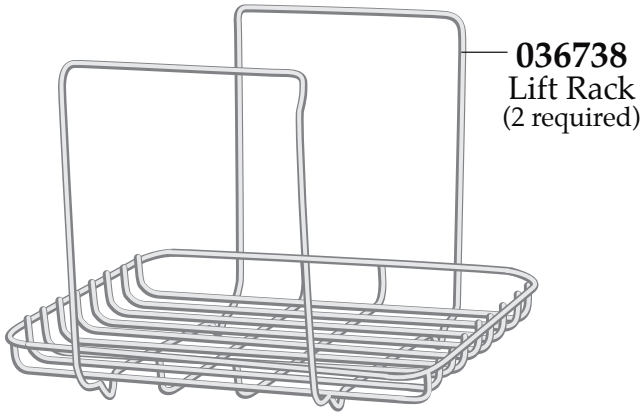

25 Liter Thermal Circulator
Intergrated Bath System

WSV25

036736
Cover

036738
Lift Rack
(2 required)

036737
Rack
(2 required)

036739
Drain Hose

036740
WSV25 Base Unit